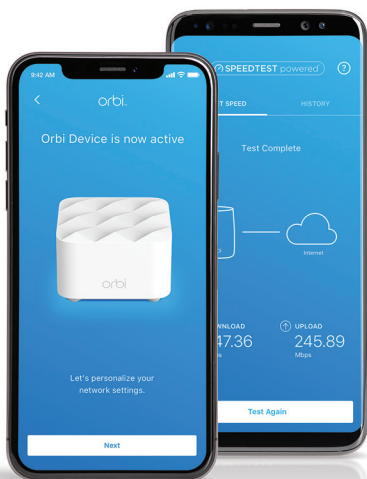

Simple setup from your smartphone or tablet.

Use the Orbi app to set up and manage your network. To find the app, search for NETGEAR Orbi in the Apple App Store or Google Play Store.

NETGEAR Armor empowers you to eliminate vulnerabilities or simply know the status of your home network and devices, anytime, anywhere. Get instant notifications when malicious threats are detected, block unknown devices from joining your Orbi home network or take action on vulnerabilities as they are discovered easily through the Orbi App.

Advanced Cyber Security for All Your Devices
NETGEAR Armor™ | Powered by Bitdefender®

- **Advanced Threat Detection** - Identifies & blocks viruses, spyware, ransomware, malicious links, and more.
- **Smart Home Vulnerability Scans** - Regularly scans connected devices to ensure they're not vulnerable to hackers.
- **Data Theft Protection** - If a mobile device is lost or stolen, you can locate, lock, & wipe data remotely.
- **Instant Alerts** - Receive immediate alerts when threats are detected & blocked.

Learn more at [NETGEAR.com/armor](https://www.netgear.com/armor)