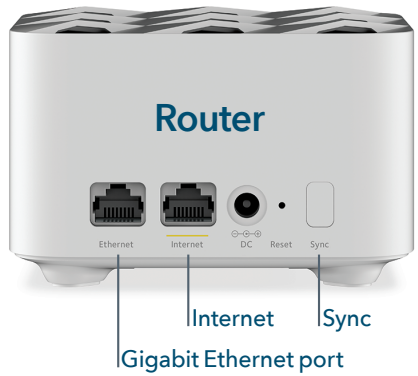

Use the Orbi app to set up and manage your network. To find the app, search for NETGEAR Orbi in the Apple App Store or Google Play Store.

NETGEAR Armor empowers you to eliminate vulnerabilities or simply know the status of your home network and devices, anytime, anywhere. Get instant notifications when malicious threats are detected, block unknown devices from joining your Orbi home network or take action on vulnerabilities as they are discovered easily through the Orbi App.

Advanced Cyber Security for All Your Devices
NETGEAR Armor™ | Powered by Bitdefender®

- **Advanced Threat Detection** - Identifies & blocks viruses, spyware, ransomware, malicious links, and more.
- **Smart Home Vulnerability Scans** - Regularly scans connected devices to ensure they're not vulnerable to hackers.
- **Data Theft Protection** - If a mobile device is lost or stolen, you can locate, lock, & wipe data remotely.
- **Instant Alerts** - Receive immediate alerts when threats are detected & blocked.

Learn more at [NETGEAR.com/armor](https://www.netgear.com/armor)

Orbi Router (RBR10)

Orbi Satellite (RBS10)

What's In the Box?

- One (1) Orbi Router (RBR10)
- Three (3) Orbi Satellites (RBS10)
- One (1) 2m Ethernet cable
- Four (4) 12V/1A power adapters
- Quick start guide