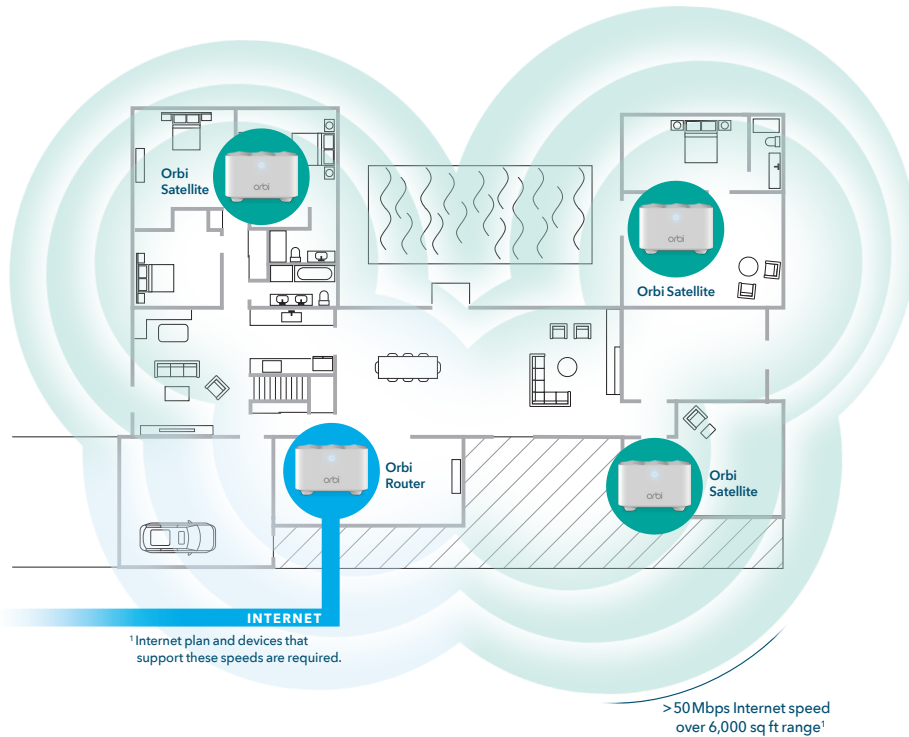

One WiFi Network.

Enjoy the convenience of a single WiFi name for your whole home.

Manage Your Kids' Screen Time.

Circle® Smart Parental Controls let you easily manage content & time online on any device.

House Diagram

6,000 Square Feet of Orbi WiFi Coverage

¹Internet plan and devices that support these speeds are required.

>50 Mbps Internet speed over 6,000 sq ft range¹

Simple setup from your smartphone or tablet.