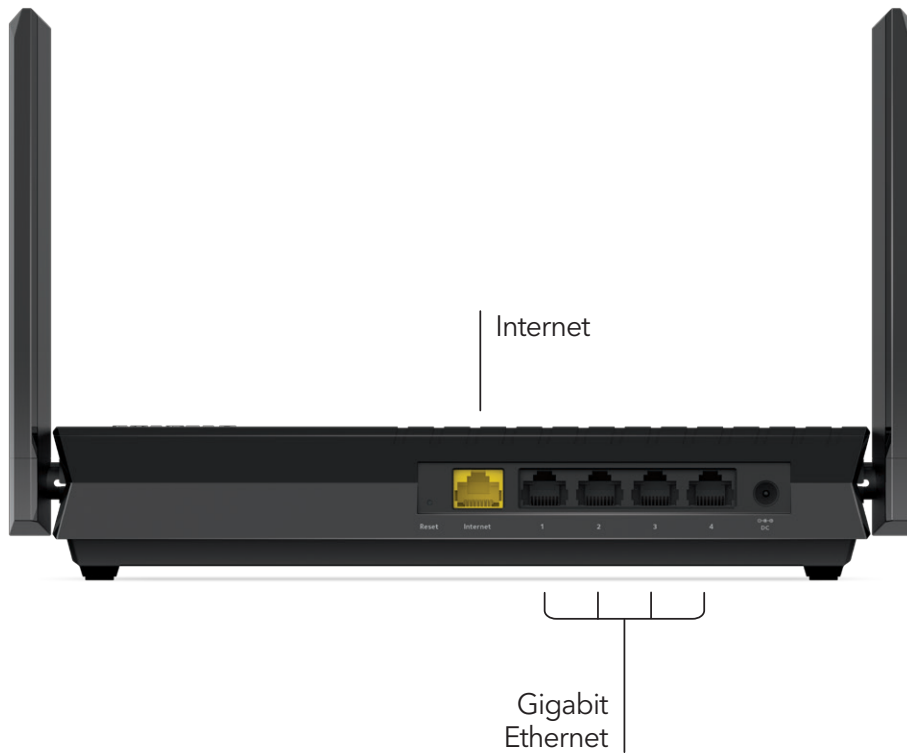

OFFTIME

BEDTIME

* Premium Subscription: Get a 30-day free trial; no credit card required. \$7.99/month or \$69.99/year after end of trial.

Connection Diagram

Package Contents

- 4-Stream AX1800 WiFi 6 Router (RAX20)
- Ethernet cable
- Quick start guide
- Power adapter, localized to country of sale