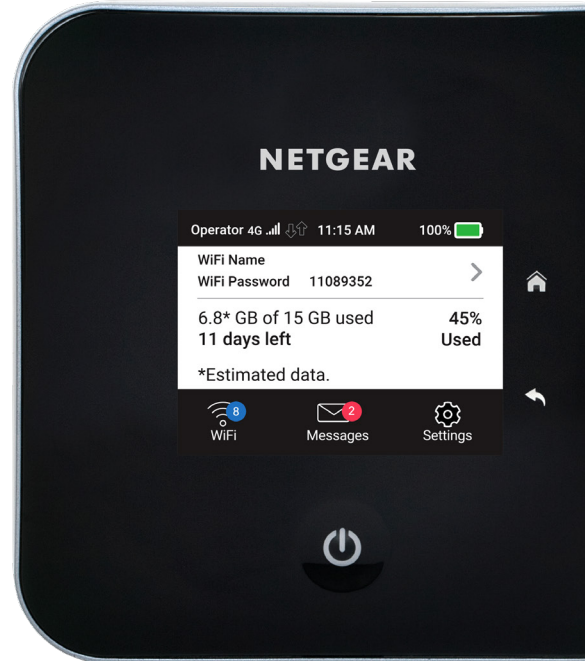

Introducing the Next Generation Gigabit LTE Mobile Router

Advance the way you WiFi on-the-go - the Nighthawk M2 Mobile Router by NETGEAR is the next generation LTE Mobile Router to achieve maximum download speeds, bringing your mobile broadband experience to unparalleled new heights. With super fast download speeds, support for Cat. 20 LTE Advanced 5-band Carrier Aggregation, this premium Mobile Router provides

the best internet connection experience possible whether it is used on-the-go, at home, or during your travels. As an ultimate router fit for travels, the Nighthawk M2 Mobile Router can provide a secure LTE connection to share with up to 20 WiFi devices, stream and play multimedia to keep your friends and family entertained. With a simple and intuitive app-driven

As your ultimate travel router, the Nighthawk M2 is a premium mobile WiFi router, plus MORE

SUPER FAST WIRELESS INTERNET

MEDIA STREAMING

PARENTAL CONTROL

LONG LASTING BATTERY

TOUCH SCREEN WITH DATA USAGE METER