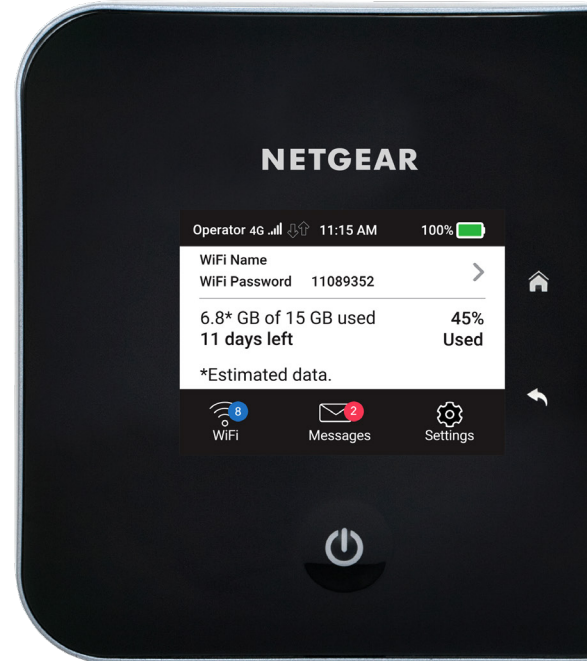

## Introducing the Next Generation Gigabit LTE Mobile Router

Advance the way you WiFi on-the-go - the Nighthawk M2 Mobile Router by NETGEAR is the next generation LTE Mobile Router to achieve maximum download speeds, bringing your mobile broadband experience to unparalleled new heights. With super fast download speeds, support for Cat. 20 LTE Advanced 5-band Carrier Aggregation, this premium Mobile Router provides

the best internet connection experience possible whether it is used on-the-go, at home, or during your travels. As an ultimate router fit for travels, the Nighthawk M2 Mobile Router can provide a secure LTE connection to share with up to 20 WiFi devices, stream and play multimedia to keep your friends and family entertained. With a simple and intuitive app-driven

As your ultimate travel router, the Nighthawk M2 is a premium mobile WiFi router, plus MORE

SUPER FAST WIRELESS INTERNET

MEDIA STREAMING

PARENTAL CONTROL

LONG LASTING BATTERY

TOUCH SCREEN WITH DATA USAGE METER