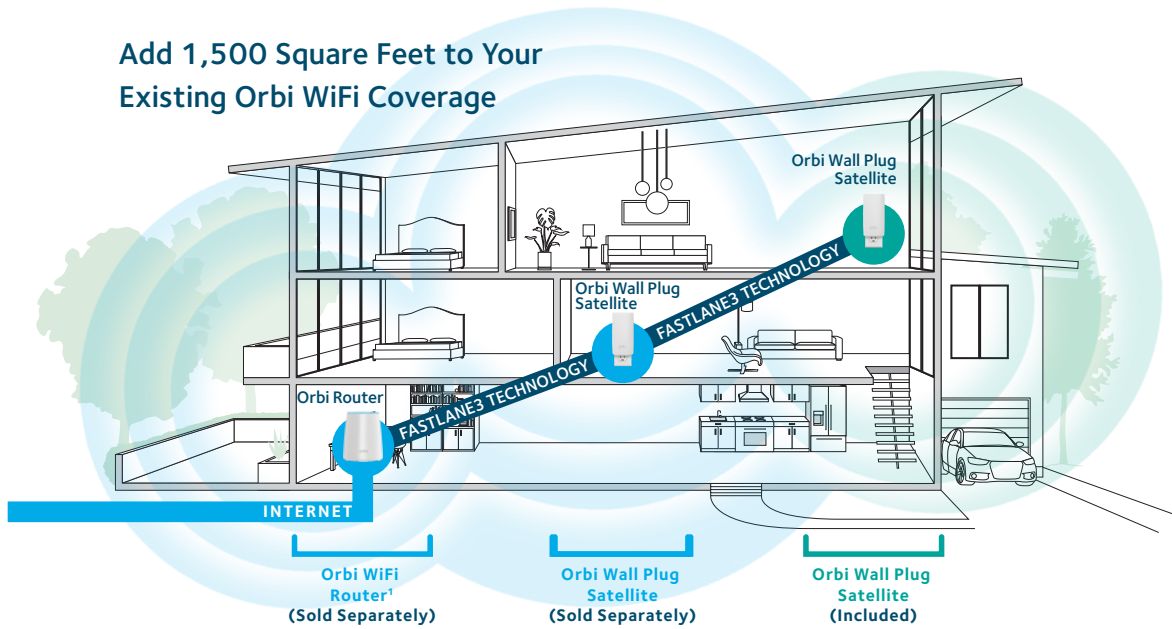

Overview

Orbi™ is the simplest and smartest way to enjoy high-speed WiFi in every corner of your home. Each Add-on Orbi Satellite easily expands your Orbi WiFi System to cover up to an additional 1,500 square feet with strong WiFi signals. Innovative Tri-band WiFi helps maximize the Internet speeds available in your home.

Your Home. Covered.

This Add-on Satellite expands your WiFi coverage up to an additional 1,500 sq ft⁺ with high-performance AC2200 WiFi.

Simple & Secure.

Use the Orbi app or a web browser to create secure whole home WiFi in minutes. With no accounts to set up.

House Diagram

¹ Orbi Router sold separately.

Simple setup from your smartphone or tablet.

Use the Orbi app to set up and manage your network. To find the app, scan one of the following QR codes or search for NETGEAR Orbi in the Apple App Store or Google Play Store.

What's In the Box?

- One (1) Orbi Wall Plug Satellite (RBW30)
- Quick start guide

What Do I Need for Orbi to Work?

- **ORBI ROUTER (RBR50, RBR40, RBR20 or CBR40) – SOLD SEPARATELY**
- High-speed Internet connection
- Connect to existing modem or gateway