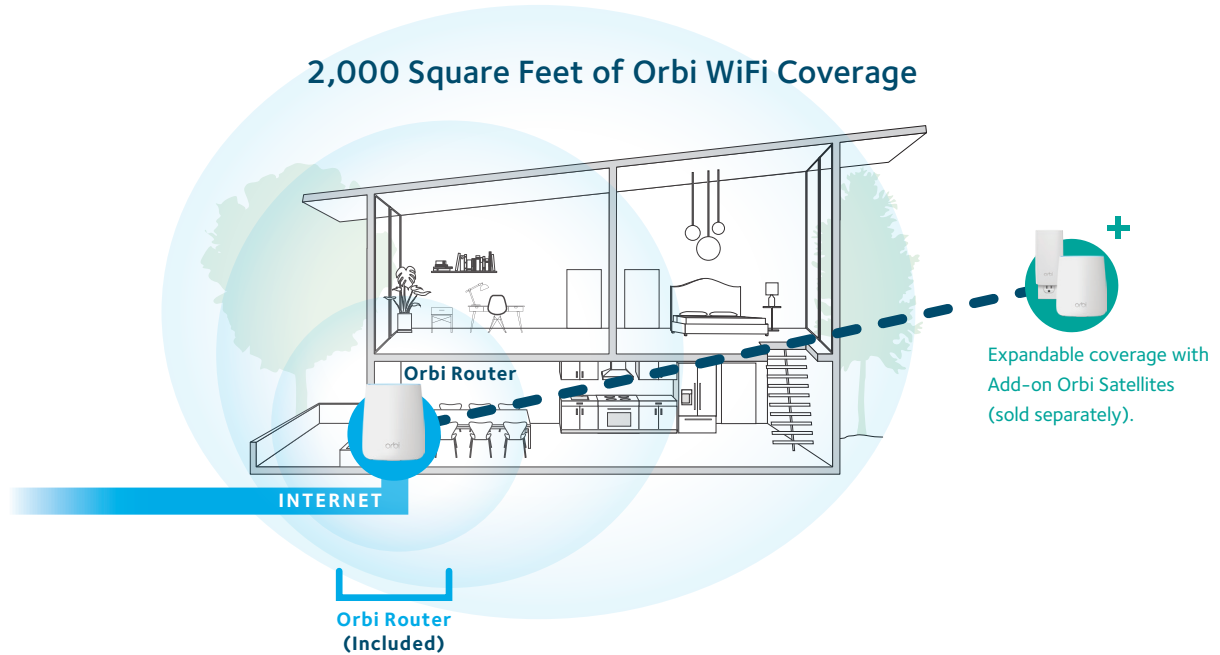

Overview

Enjoy super-fast Tri-band WiFi with your Orbi Router and easily create a whole home WiFi Mesh system with Add-on Orbi Satellites. The Orbi WiFi System Starter covers homes up to 2,000 square feet with strong WiFi signals. Each Orbi Satellite (sold separately) adds an additional 2,000 square feet of strong WiFi coverage. Includes NETGEAR Armor™, advanced cyber security for all your devices.¹

Performance with Style.

Sleek modern design with four high-gain internal antennas increases wireless range in hard to reach areas of your home.

Manage Your Kids' Screen Time.

Filter content by age & interests, manage screen time and stay informed on what your kids do online using Circle® Smart Parental Controls.²

Simple & Secure.

Use the Orbi app and NETGEAR Armor¹ to create your secure whole home WiFi in minutes.

House Diagram

Orbi Router (RBR20)

What's In the Box?

- One (1) Orbi Tri-band WiFi Router (RBR20)
- One (1) 2m Ethernet cable
- One (1) 12V/1.5A power adapter
- Quick start guide