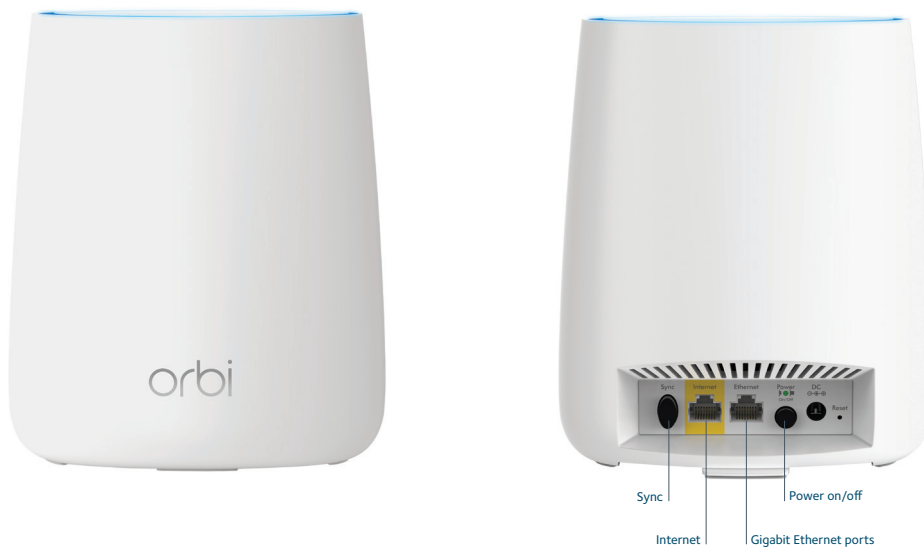

Overview

Enjoy super-fast Tri-band WiFi with your Orbi Router and easily create a whole home WiFi Mesh system with Add-on Orbi Satellites. The Orbi WiFi System Starter covers homes up to 2,000 square feet with strong WiFi signals. Each Orbi Satellite (sold separately) adds an additional 2,000 square feet of strong WiFi coverage. Includes NETGEAR Armor™, advanced cyber security for all your devices.¹

Enjoy better WiFi. Everywhere.

NETGEAR Armor™
Powered by Bitdefender®²

Smart Parental
Controls³

Features

Super-fast WiFi Up to 2.2Gbps.[†]

Enjoy seamless 4K HD video streaming & gaming everywhere in your home.

Performance with Style.

Sleek modern design with four high-gain internal antennas increases wireless range in hard to reach areas of your home.

Manage Your Kids' Screen Time.

Filter content by age & interests, manage screen time and stay informed on what your kids do online using Circle® Smart Parental Controls.²

Simple & Secure.

Use the Orbi app and NETGEAR Armor¹ to create your secure whole home WiFi in minutes.

House Diagram

Orbi Router (RBR20)

What's In the Box?

- One (1) Orbi Tri-band WiFi Router (RBR20)
- One (1) 2m Ethernet cable
- One (1) 12V/1.5A power adapter
- Quick start guide