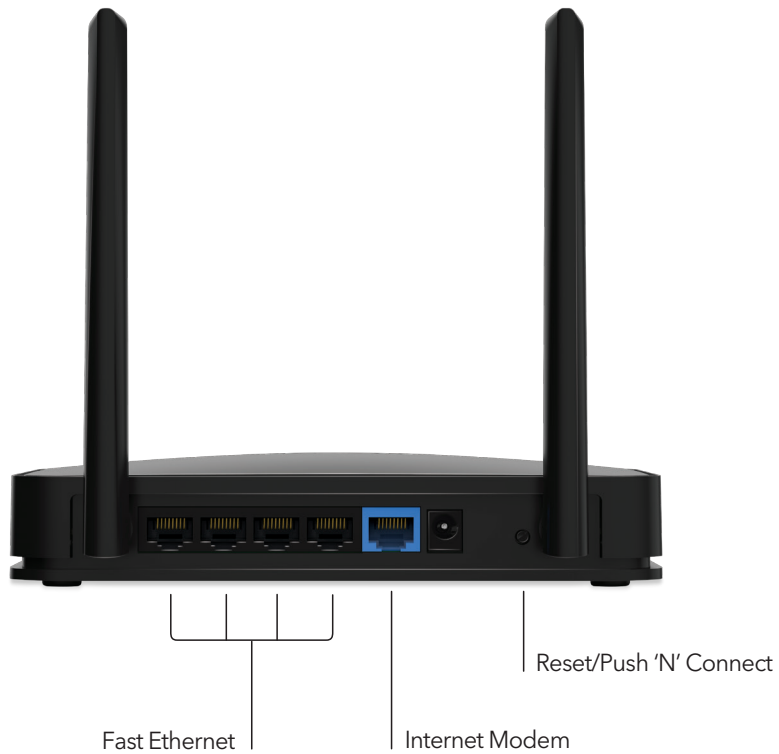

NIGHTHAWK® APP—Easily set up and monitor your home network

PUSH 'N' CONNECT—Easy push button WiFi connections (WPS)

WIFI & POWER ON/OFF—Convenient power savings

Security

Maintain high security across your network to ensure your privacy & family is safe while online. Whether it's preventing phishing & spyware or just limiting access to your home network, NETGEAR has you covered.

GUEST NETWORK ACCESS—Separate & secure access for guests

SECURE WIFI CONNECTIONS—Standards-based WiFi Security (802.11i, 128-bit AES encryption with PSK)

Nighthawk® App

The Nighthawk® App makes it easy to set up your router and get the most out of your WiFi. With the app, you can install your router in few steps—just connect your mobile device to the router network and the app will walk you through the rest. Once set up, you can use the intuitive dashboard to manage your connected devices, check your Internet connection speeds and much more!

- Pause Internet—Pause the Internet to any device
- Guest Networks—Setup separate WiFi access for guests
- Quick Setup—Get connected in just minutes

Connection Diagram

Package Contents

- AC750 Dual Band WiFi Router (R6020)
- Ethernet cable
- Quick start guide
- Power adapter, localized to country of sale