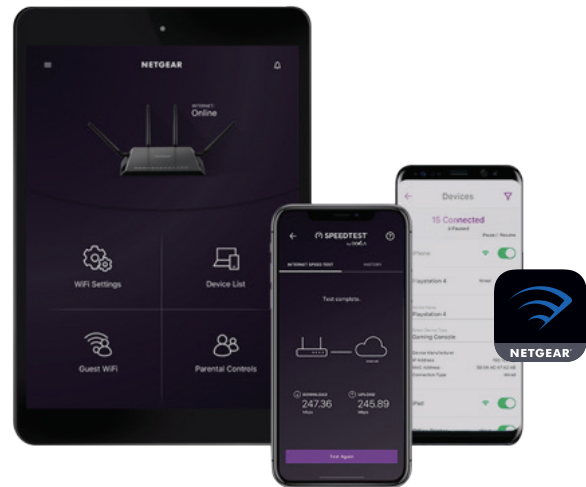

NIGHTHAWK® APP—Easily set up and monitor your home network

PUSH 'N' CONNECT—Easy push button WiFi connections (WPS)

WIFI & POWER ON/OFF—Convenient power savings

Security

Maintain high security across your network to ensure your privacy & family is safe while online. Whether it's preventing phishing & spyware or just limiting access to your home network, NETGEAR has you covered.

GUEST NETWORK ACCESS—Separate & secure access for guests

SECURE WIFI CONNECTIONS—Standards-based WiFi Security (802.11i, 128-bit AES encryption with PSK)

Nighthawk® App

The Nighthawk® App makes it easy to set up your router and get the most out of your WiFi. With the app, you can install your router in few steps—just connect your mobile device to the router network and the app will walk you through the rest. Once set up, you can use the intuitive dashboard to manage your connected devices, check your Internet connection speeds and much more!

- Pause Internet—Pause the Internet to any device
- Guest Networks—Setup separate WiFi access for guests
- Quick Setup—Get connected in just minutes

Connection Diagram

Package Contents

- AC750 Dual Band WiFi Router (R6020)
- Ethernet cable
- Quick start guide
- Power adapter, localized to country of sale