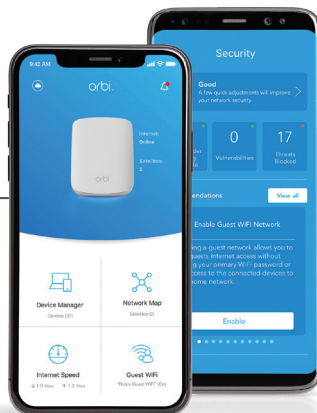

NETGEAR Armor™ powered by Bitdefender®

Advanced cyber threat protection for your home and connected devices.

Advanced Cyber Security for Your Devices

NETGEAR Armor™ | Powered by Bitdefender®

- **Advanced Threat Detection** - Identifies & blocks viruses, spyware, ransomware, malicious links, and more.
- **Smart Home Vulnerability Scans** - Regularly scans connected devices to ensure they're not vulnerable to hackers.
- **Data Theft Protection** - If your Android® or Windows™ device is lost or stolen, you can locate, lock, & wipe data remotely.
- **Instant Alerts** - Receive immediate alerts when threats are detected & blocked.

Learn more at NETGEAR.com/armor