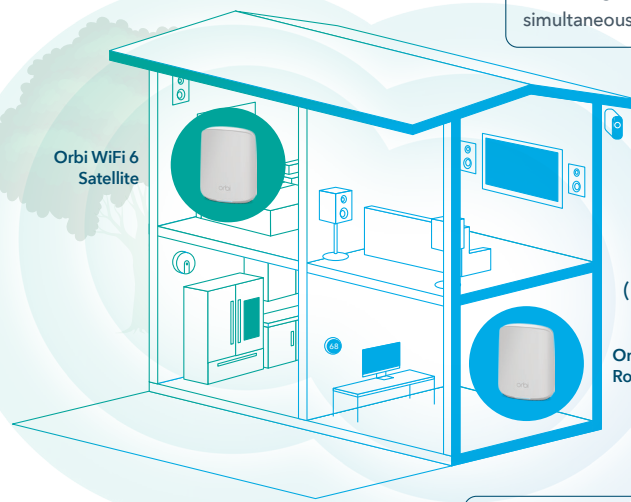

It's Easy.

Enjoying your WiFi has never been easier. With the Orbi app, set up your WiFi, customize your settings & enjoy your new Orbi WiFi in minutes.

More Capacity, More Battery Life.

Don't be held back by limited capacity. Enjoy more devices simultaneously with 4X the capacity than before & improved efficiency for longer battery life.

House Diagram

Powerful Smart Home Experience

Built for Gigabit Internet Speeds Everywhere

You've paid for the fastest Internet speeds, now experience it everywhere in your home.

Orbi WiFi 6 Satellite

Blockbuster WiFi

Stream high definition to EVERY screen simultaneously without delay.

4+

ROOMS

(Up to 3,500sqft)

Orbi WiFi 6 Router

Performance Leadership in Mesh WiFi 6

Ultra-fast connections for all your smart home, streaming, mobile & gaming needs.