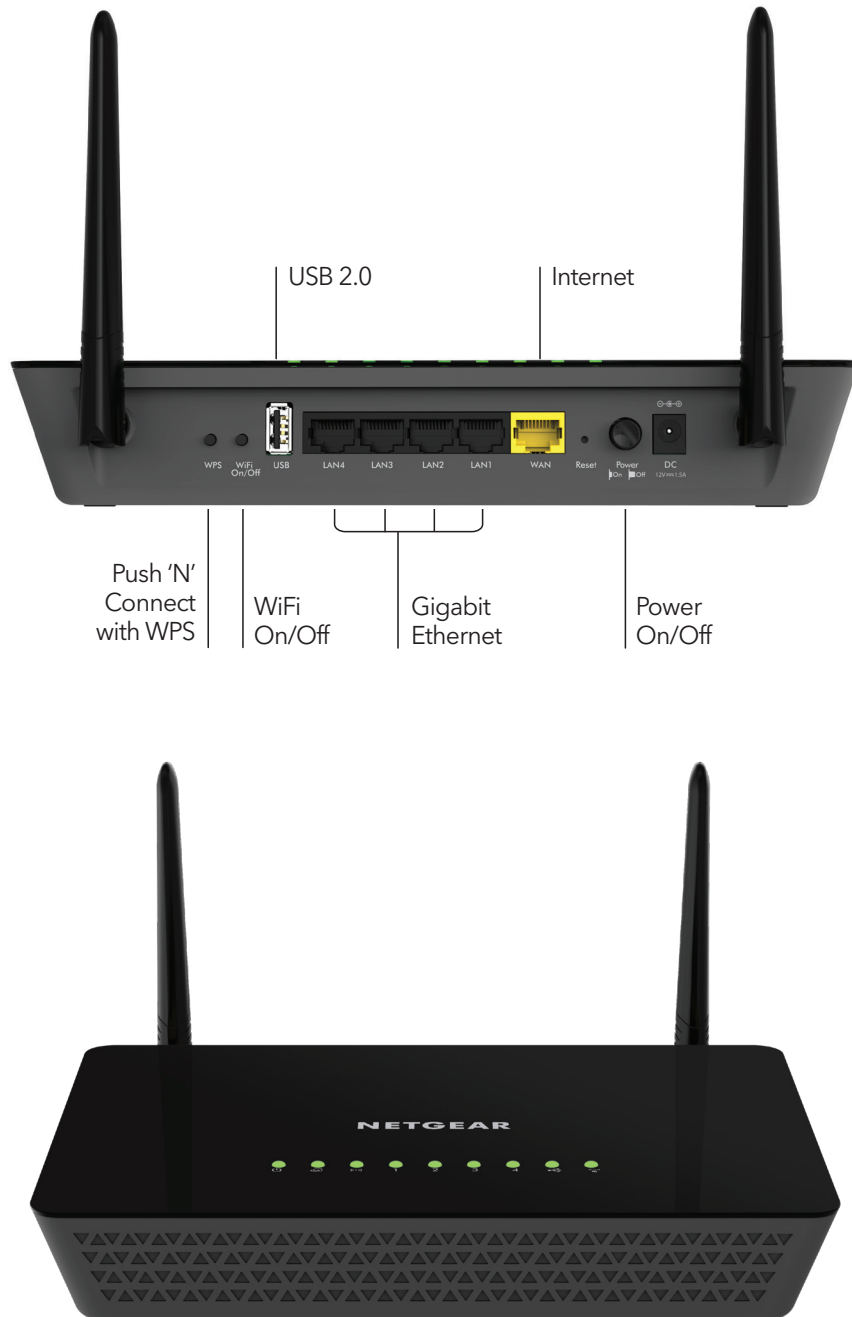

Connection Diagram