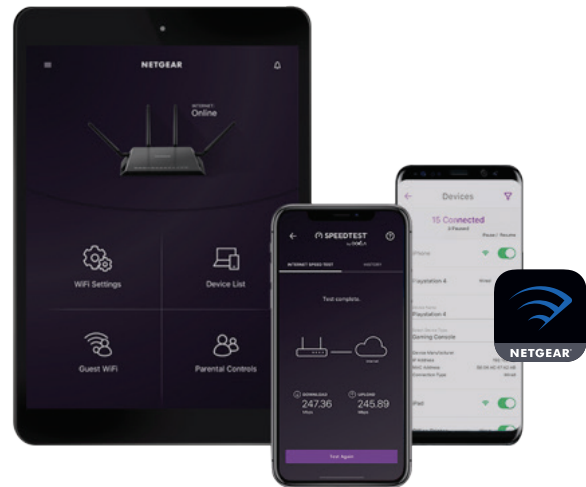

PARENTAL CONTROLS—Manage web filtering and accessibility by profiles or devices

GUEST NETWORK ACCESS—Separate & secure access for guests

SECURE WiFi CONNECTIONS—Standards-based WiFi Security (802.11i, 128-bit AES encryption with PSK)

PERSONAL FTP SERVER—Customized free URL to create FTP server

Nighthawk® App

The Nighthawk® App makes it easy to set up your router and get the most out of your WiFi. With the app, you can install your router in few steps—just connect your mobile device to the router network and the app will walk you through the rest. Once set up, you can use the intuitive dashboard to manage your connected devices, check your Internet connection speeds and much more!

- Remote Management—Easily monitor your home network anytime, anywhere
- Pause Internet—Pause the Internet to any device
- Traffic Meter—Track Internet data usage
- Guest Networks—Setup separate WiFi access for guests
- Quick Setup—Get connected in just minutes