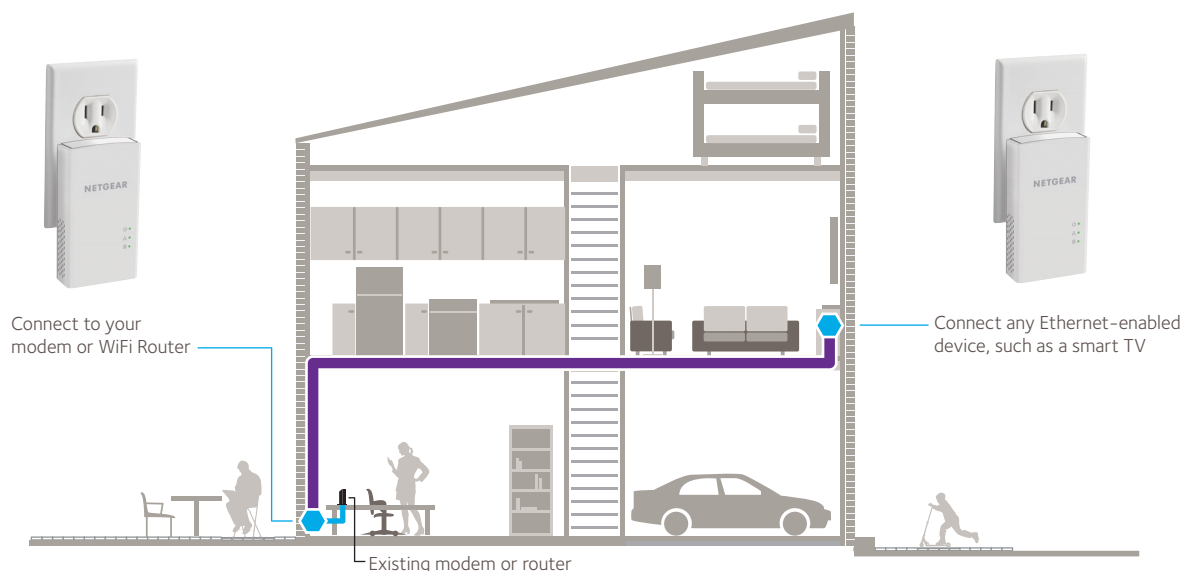

### Overview

Use your existing electrical wiring to extend your Internet access to any room in your house. Just plug the Powerline 1000 into any electrical outlet then plug in your new network connection. It's that easy. With 1000 Mbps speed, the Powerline 1000 adapter is perfect for connecting smart TVs, streaming players, and game consoles.

#### Latest Technology

Gigabit speeds through your electrical outlets for improved coverage.

#### Energy-saving

Automatically powers down when not in use.

#### Push-and-Secure

Encrypts Powerline network connections with the touch of a button.

NETGEAR Powerline is one of the easiest ways to extend a wired Internet connection to any room without running long wires. Just plug into any electrical outlet and connect your device to the Ethernet port. It's that easy.