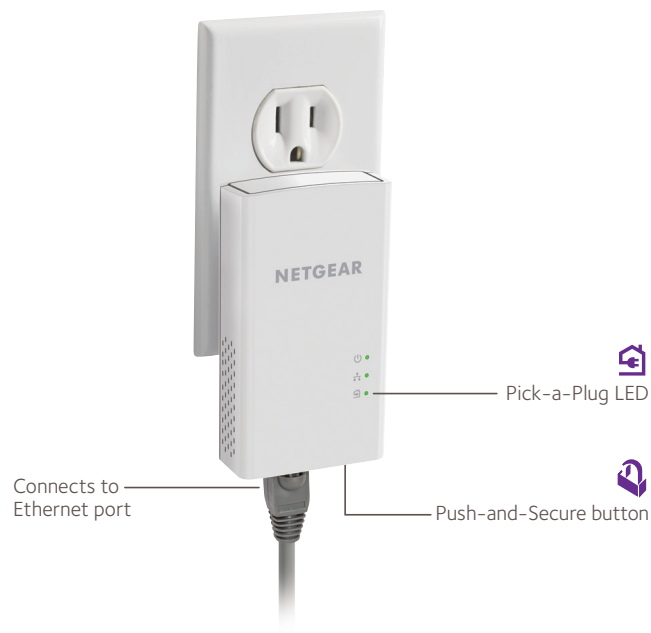

Connection Diagram

PACKAGE CONTENTS

- Two (2) Powerline 1000 Adapters (PL1000v2)
- Two (2) 2 m (6.5 ft) Ethernet cables
- Quick start guide

SPECIFICATIONS

- Dimensions: 100 x 59 x 35.9 (4.5 x 2.32 x 1.41)
- Weight: 126 g (0.28 lb)
- 1000 Mbps[†] Powerline interface
- 10/100/1000Mbps[†] Gigabit Ethernet port
- Typical coverage up to 500m² (5,832ft²)[†]
- Works with HomePlug AV and HomePlug Green PHY
- IEEE® 802.3 compliant

WARRANTY

- www.netgear.com/about/warranty

SYSTEM REQUIREMENTS

- RJ-45 Ethernet port
- Existing electrical wiring and outlets

This product comes with a limited warranty that is valid only if purchased from a NETGEAR authorized reseller.

* 90-day complimentary technical support following purchase from a NETGEAR authorized reseller.

[†] Actual data throughput and data over distance will vary. Network conditions and environmental factors, including volume of network traffic, building material and construction, and network overhead, result in lower actual data throughput rate.

Outlets must be electrically connected in order for Powerline devices to provide a network connection between them.

NETGEAR, and the NETGEAR Logo, are trademarks of NETGEAR, Inc. Mac and the Mac logo are trademarks of Apple Inc. Any other trademarks mentioned herein are for reference purposes only. © 2016 NETGEAR, Inc. All rights reserved.