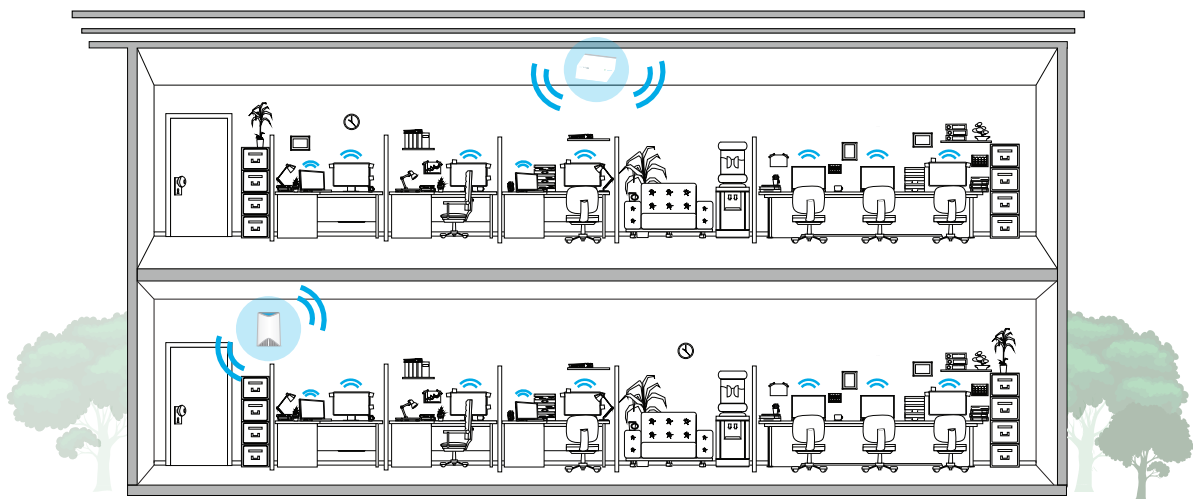

Features

This sleek and elegant Orbi Pro Ceiling Add-on Satellite expands your Orbi Pro WiFi System coverage by up to 2,500 square feet with high-performance AC3000 WiFi.

Better WiFi for Business. Everywhere.

Wire-free Installation

No need to run network cables. Mount the Orbi Pro Ceiling Add-on Satellite onto the ceiling, plug it into power and it automatically connects to the Orbi Pro Router.

Growing With You

Each Add-on Orbi Pro Ceiling Satellite expands your high performance WiFi coverage by up to an additional 2,500 sq. ft.

Blazing Fast 3-Gigabit AC WiFi

Reliable and high-performance AC3000 WiFi that provides simultaneous connections for up to 40 users (MU-MIMO).

Wired Option with PoE

Optional wired installation with PoE for easier placement and performance.³

Add 2,500 Square Feet to Your Existing Orbi Pro WiFi Coverage²
with a Sleek and Elegant Ceiling-Mount Satellite