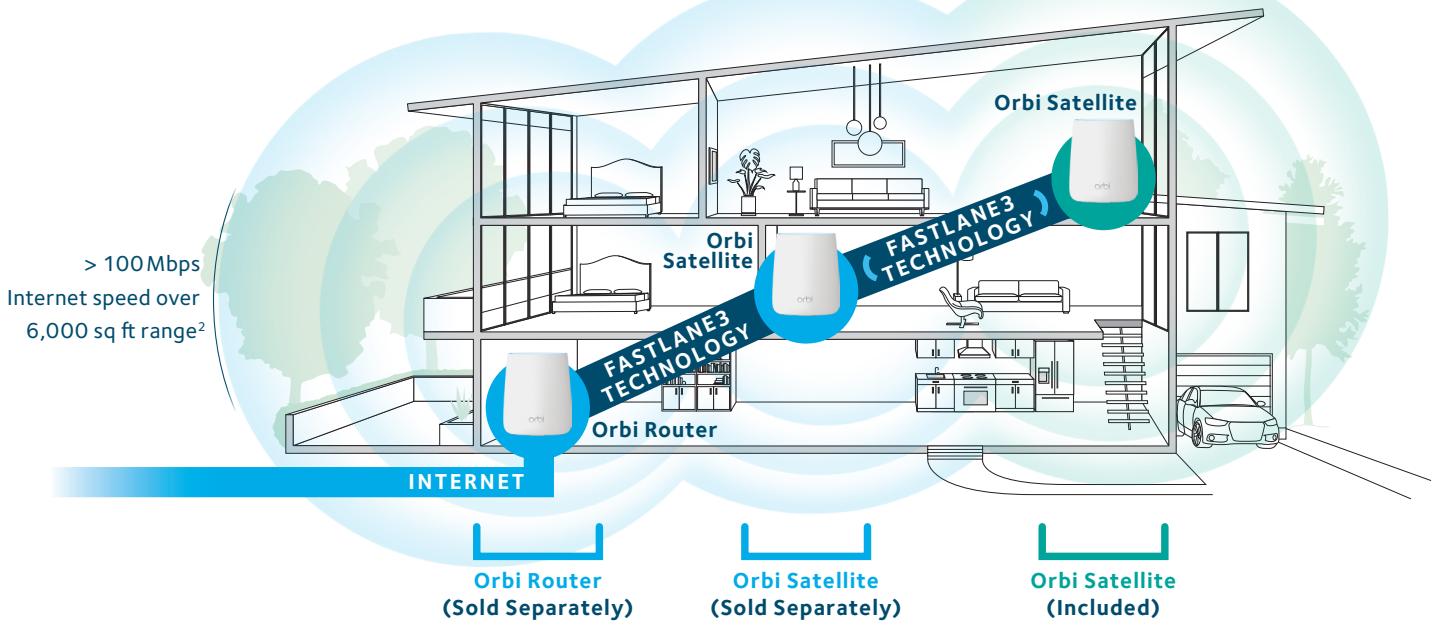

House Diagram

Add 2,000 Square Feet to Your Existing Orbi WiFi Coverage

¹ Orbi Router sold separately.

² Internet plan and devices that support these speeds are required.