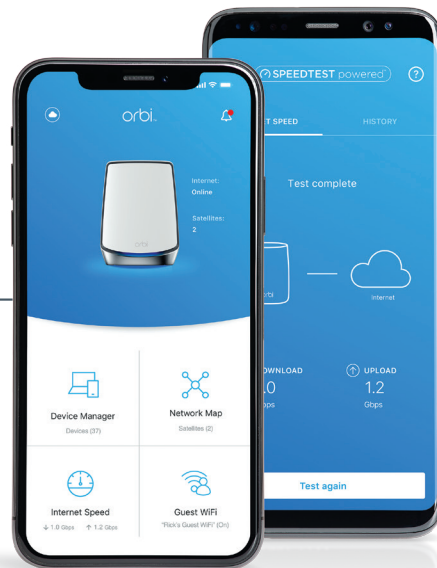

# House Diagram

## Ultimate Smart Home Experience

**Built for Gigabit Internet Speeds Everywhere**  
 You've paid for the fastest Internet speeds, now experience it everywhere in your home.

**Performance Leadership in Mesh WiFi 6**  
 Ultra-fast connections for all your smart home, streaming, mobile & gaming needs.

Use the Orbi app to setup and manage your Orbi WiFi.

**Advanced Cyber Security for All Your Devices**  
 NETGEAR Armor™ | Powered by Bitdefender®

- **Advanced Threat Detection** - Identifies & blocks viruses, spyware, ransomware, malicious links, and more, on your laptops, tablets & smartphones.
- **Smart Home Vulnerability Scans** - Regularly scans connected devices to ensure they're not vulnerable to hackers.
- **Data Theft Protection** - If a mobile device is lost or stolen, you can locate, lock, & wipe data remotely.
- **Instant Alerts** - Receive immediate alerts when threats are detected & blocked.