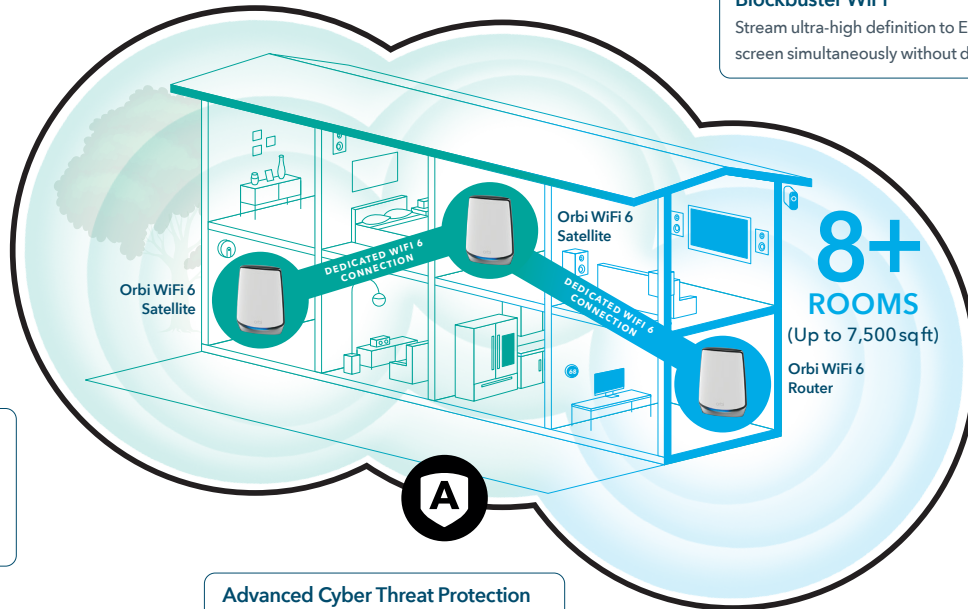

### Gigabit Speeds Where You Need Them.

Don't let your home be a maze of dead zones. Get consistent speeds everywhere with Tri-band dedicated wireless backhaul 12 Gigabit Ethernet ports & a 2.5Gbps Internet port.

### It's Easy.

Enjoying your WiFi has never been easier. With the Orbi app, set up your WiFi, customize your settings & enjoy your new Orbi WiFi in minutes.

# House Diagram

Ultimate Smart Home Experience

**Blockbuster WiFi**  
Stream ultra-high definition to EVERY screen simultaneously without delay.

**8+ ROOMS**  
(Up to 7,500 sqft)  
Orbi WiFi 6 Router

**Built for Gigabit Internet Speeds Everywhere**  
You've paid for the fastest Internet speeds, now experience it everywhere in your home.