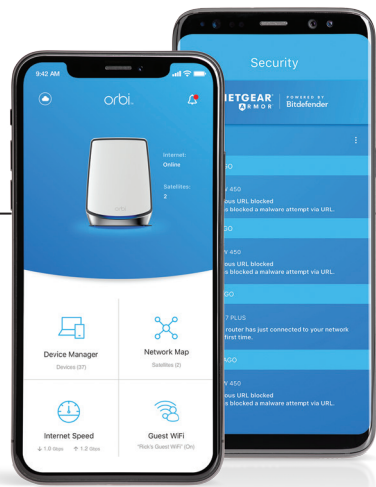

### It's Easy.

Enjoying your WiFi has never been easier. With the Orbi app, set up your WiFi, customize your settings & enjoy your new Orbi WiFi in minutes.

# House Diagram

Ultimate Smart Home Experience

**Blockbuster WiFi**  
Stream ultra-high definition to EVERY screen simultaneously without delay.

**8+ ROOMS**  
(Up to 7,500 sqft)  
Orbi WiFi 6 Router

**Built for Gigabit Internet Speeds Everywhere**  
You've paid for the fastest Internet speeds, now experience it everywhere in your home.

**Performance Leadership in Mesh WiFi 6**  
Ultra-fast connections for all your smart home, streaming, mobile & gaming needs.

**Advanced Cyber Threat Protection**  
NETGEAR Armor™ provides best-in-class anti-virus, anti-malware, & data protection for all smart devices, smartphones, and computers. 1-year subscription included.

**Capacity Beyond Belief**  
Next-generation WiFi 6 provides faster speeds & supports more devices for today & tomorrow.

Use the Orbi app to setup and manage your Orbi WiFi.

Advanced cyber threat protection for your home and all your devices.