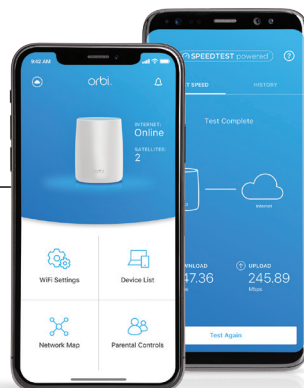

### Simple & Secure.

Use the Orbi app and NETGEAR Armor™ to create your secure whole home WiFi in minutes.

### Manage Your Kids' Screen Time.

NETGEAR Smart Parental Controls™ let you easily manage your kids' time online across their connected devices<sup>2</sup>.

### Setup in 3 EASY steps

- 1 Download Orbi App
- 2 Plug in Orbi
- 3 Activate NETGEAR Armor

Use the Orbi app to set up and manage your Orbi WiFi.