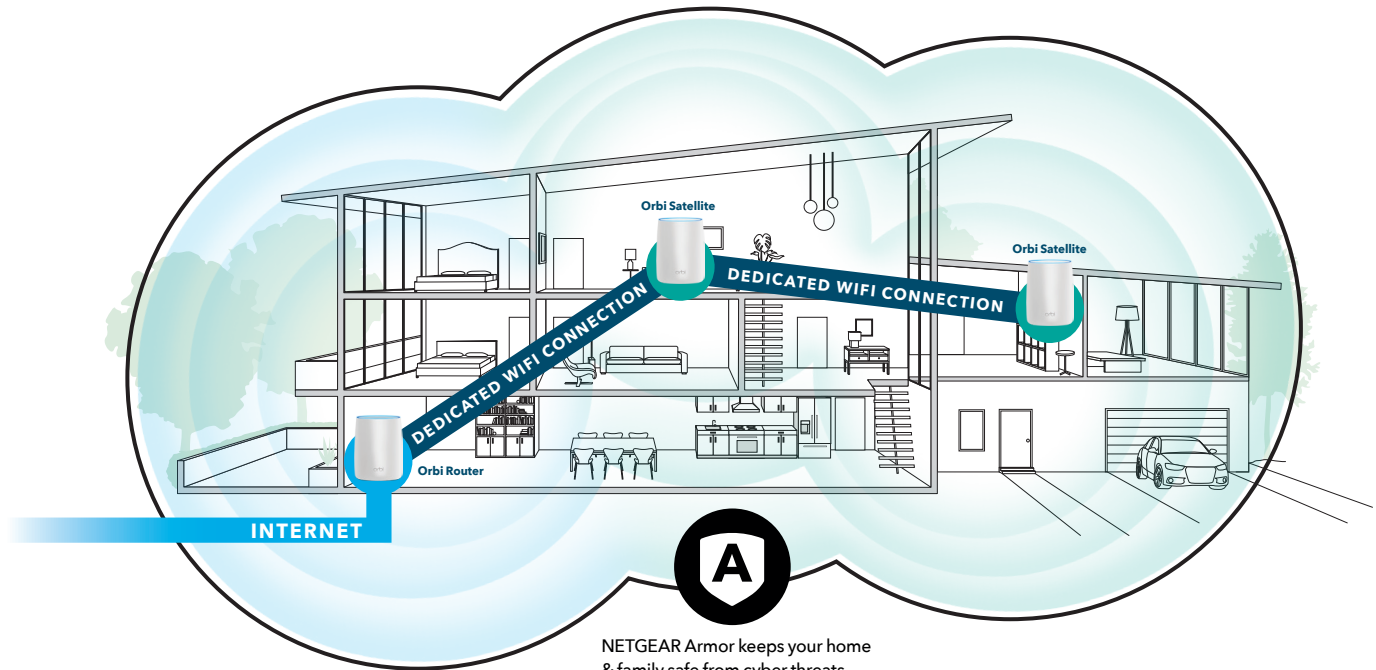

House Diagram

7,500 Square Feet of Orbi WiFi Coverage