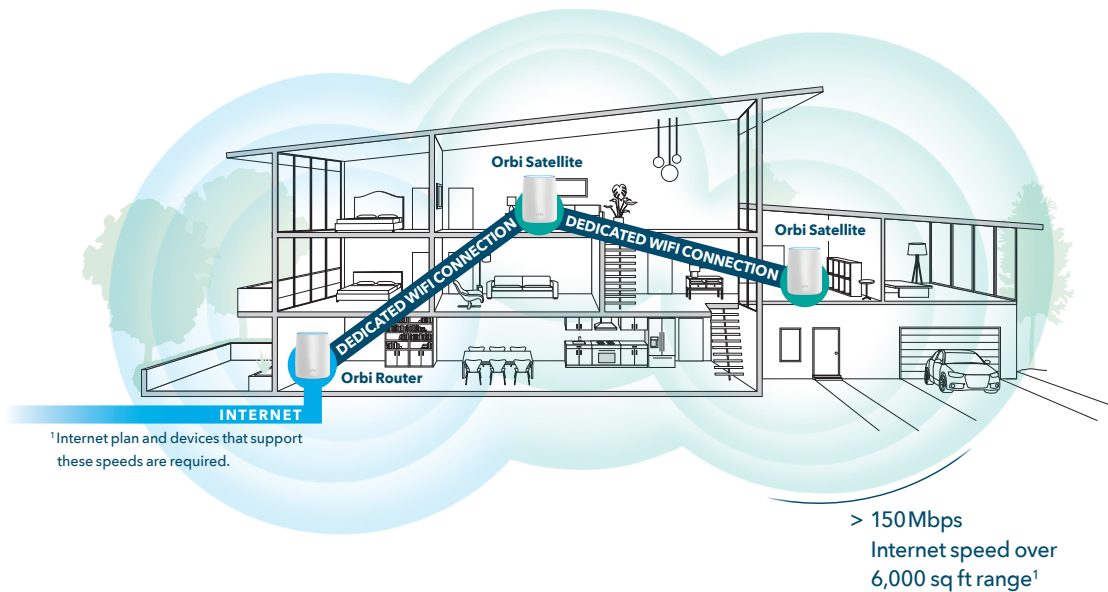

Manage Your Kids' Screen Time.

Circle® with Disney Smart Parental Controls lets you easily manage content & time online on any device.

One WiFi Network.

Enjoy the convenience of a single WiFi name for your whole home.

Simple & Secure.

Use the Orbi app and NETGEAR Armor to create your secure whole home WiFi in minutes.

Better 4K Streaming.

The dedicated WiFi backhaul creates better 4K HD streaming & gaming, even as you connect more devices.

House Diagram

6,000 Square Feet of Orbi WiFi Coverage

¹ Internet plan and devices that support these speeds are required.

Get Started with the Orbi app

Use the Orbi app to setup and manage your Orbi WiFi. Available on Google Play and Apple App Store.