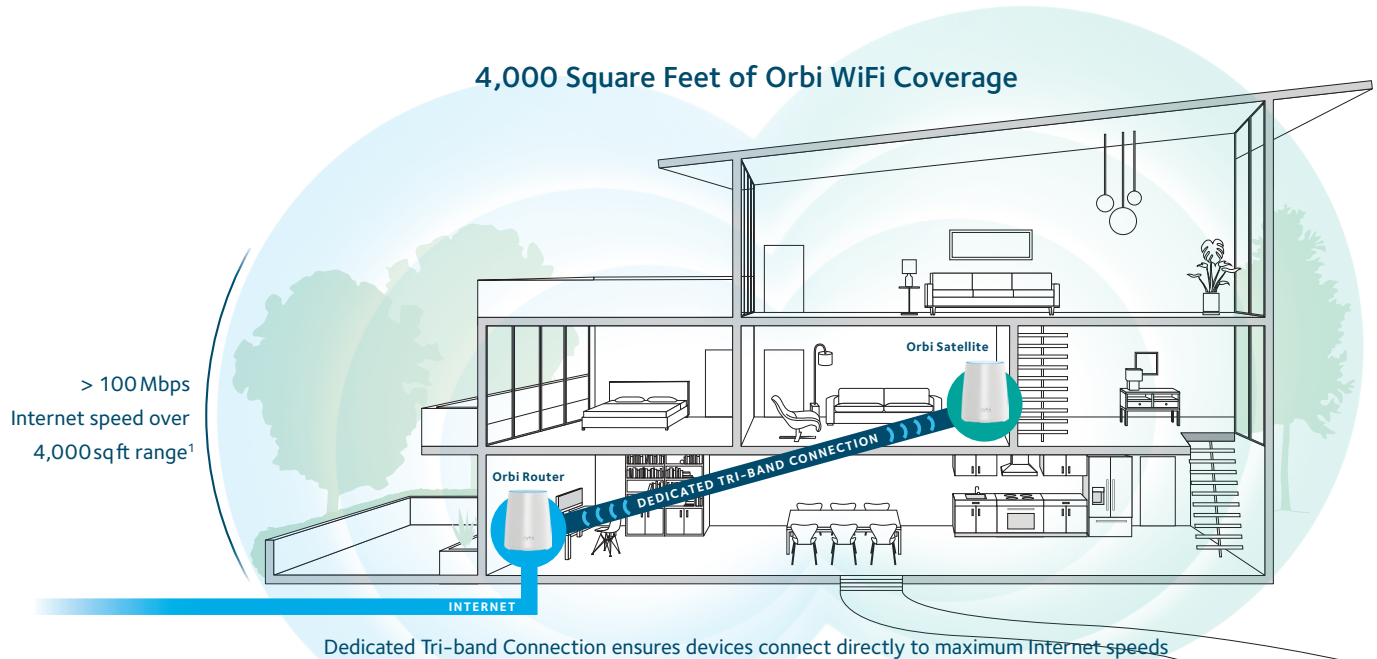

Overview

This Orbi WiFi System comes with an Orbi WiFi Router and Satellite that deliver unparalleled WiFi coverage. It covers homes up to 4,000 square feet with strong WiFi signals. Innovative Tri-band WiFi helps maximize the Internet speeds available in your home.

Your Home. Covered.

This kit of two covers up to a 4,000 sq ft+ home with high-performance AC2200 WiFi.

Simple & Secure.

Use the Orbi app or a web browser to create secure whole home WiFi in minutes. With no accounts to set up.

House Diagram

¹ Internet plan and devices that support these speeds are required.

Simple setup from your smartphone or tablet.

Use the Orbi app to set up and manage your network. To find the app, scan one of the following QR codes or search for NETGEAR Orbi in the Apple App Store or Google Play Store.