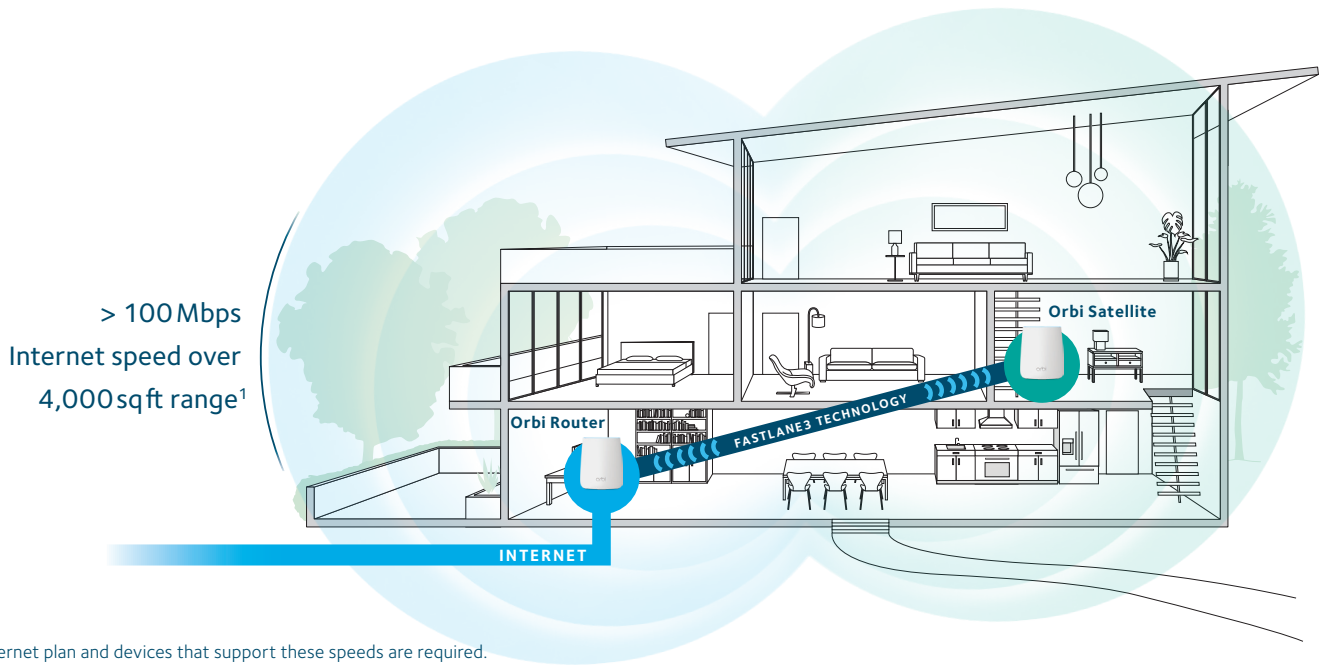

Your Home. Covered.

This kit of two covers up to a 4,000 sq ft+ home with high-performance AC2200 WiFi.

Simple & Secure.

Use the Orbi app or a web browser to create secure whole home WiFi in minutes. With no accounts to set up.

Manage Your Kids' Screen Time.

Circle® with Disney Smart Parental Controls lets you easily manage content & time online on any device.

House Diagram

4,000 Square Feet of Orbi WiFi Coverage

¹ Internet plan and devices that support these speeds are required.