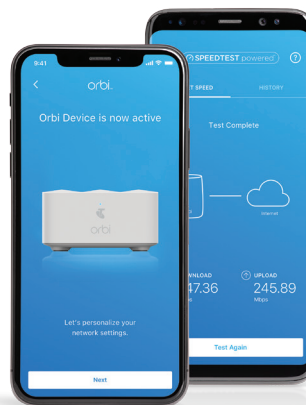

Get Started with the Orbi app
Use the Orbi app to setup and manage your Orbi 4GX Router. Available on Google Play and Apple App Store.