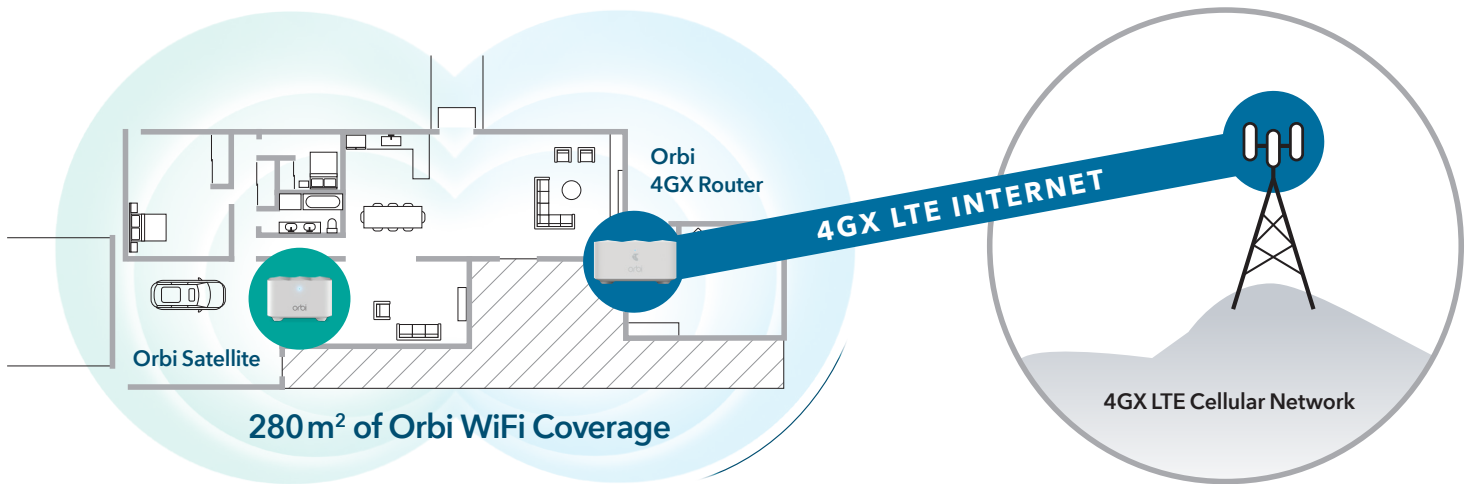

House Diagram

Better WiFi Anywhere

NETGEAR Armor empowers you to eliminate vulnerabilities or simply know the status of your home network and devices, anytime, anywhere. Get instant notifications when malicious threats are detected, block unknown devices from joining your Orbi home network or take action on vulnerabilities as they are discovered easily through the Orbi App.

A Advanced Cyber Security for All Your Devices
NETGEAR Armor™ | Powered by Bitdefender®

- **Advanced Threat Detection** - Identifies & blocks viruses, spyware, ransomware, malicious links, and more.
- **Smart Home Vulnerability Scans** - Regularly scans connected devices to ensure they're not vulnerable to hackers.
- **Data Theft Protection** - If a mobile device is lost or stolen, you can locate, lock, & wipe data remotely.
- **Instant Alerts** - Receive immediate alerts when threats are detected & blocked.

Learn more at [NETGEAR.com/au](https://www.netgear.com/au)