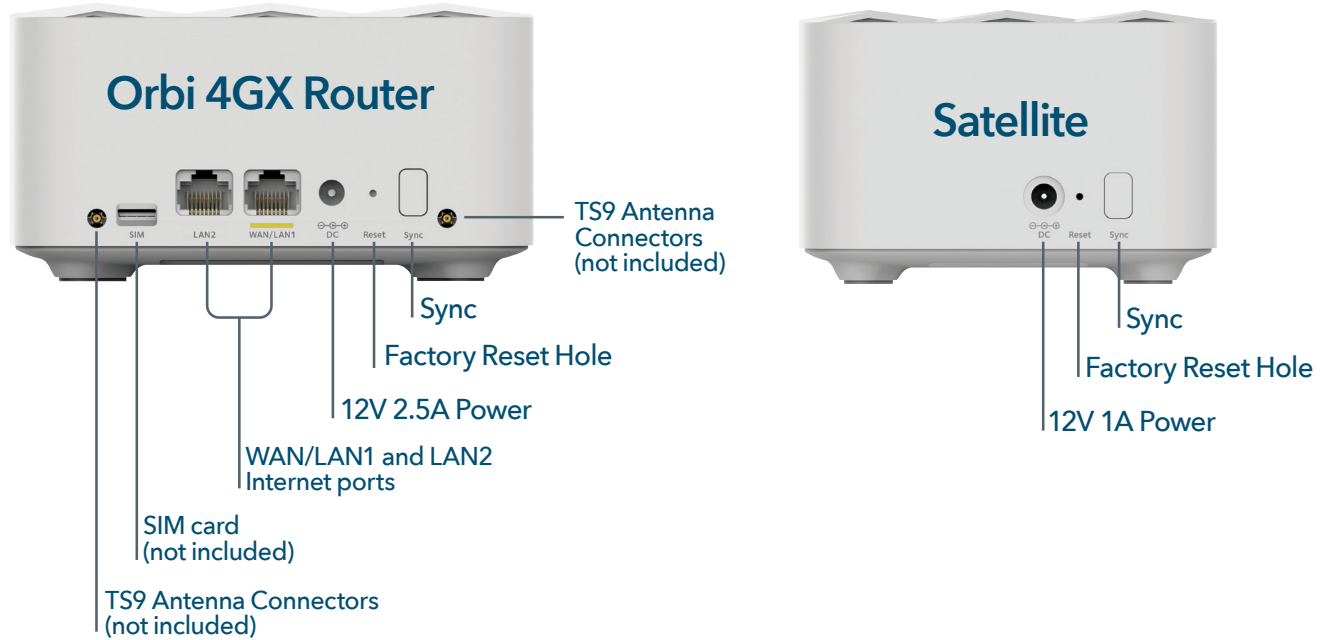

Orbi 4GX Router (LBR1020)

Orbi Dual Band Satellite (RBS10)

Power and Data Usage LED (Orbi 4GX router only)

- When the data usage is between 85%-99% of plan, LED will pulse AMBER/WHITE.
- When the data usage reaches 100%, LED will pulse RED/WHITE.