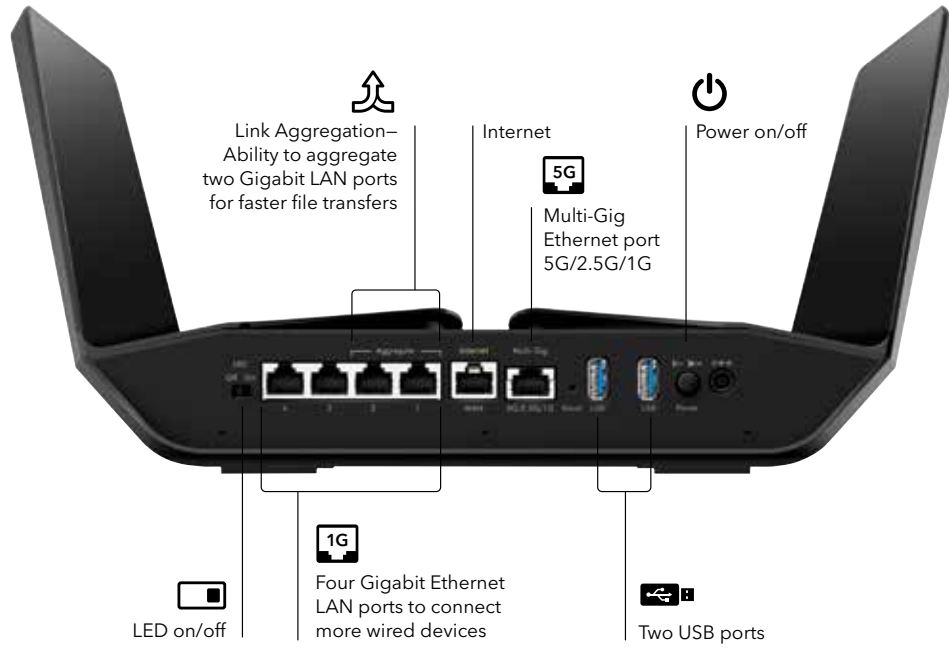

BITDEFENDER SECURITY—Install this protection on your desktop and laptop computers and mobile devices for an extra layer of cybersecurity at home and on-the-go.

BITDEFENDER® VPN—Encrypts your Internet connection to keep your online activity private, even while you're on unsecured public networks.

ANTI-THEFT PROTECTION—Remotely locate, lock, and wipe your lost or stolen devices.

NETGEAR®

Connection Diagram

NIGHTHAWK®

Nighthawk® AX12 12-Stream AX6000 WiFi Router

Package Contents

- NETGEAR® Nighthawk® AX12/12-Stream AX6000 WiFi Router (RAX120)
- Ethernet cable
- Quick start guide
- Power adapter