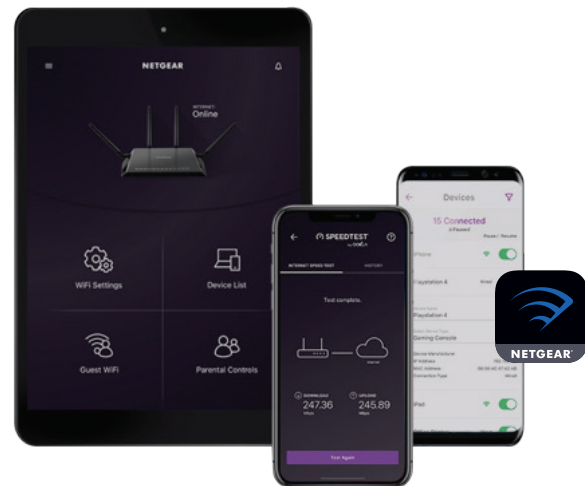

GUEST NETWORK ACCESS—Separate & secure access for guests

SECURE WIFI CONNECTIONS—Standards-based WiFi Security (802.11i, 128-bit AES encryption with PSK)

Nighthawk® App

The Nighthawk® App makes it easy to set up your router and get the most out of your WiFi. With the app, you can install your router in few steps—just connect your mobile device to the router network and the app will walk you through the rest. Once set up, you can use the intuitive dashboard to manage your connected devices, check your Internet connection speeds and much more!

- Pause Internet—Pause the Internet to any device
- Guest Networks—Setup separate WiFi access for guests
- Quick Setup— Get connected in just minutes

Connection Diagram

Package Contents

- AC1000 Dual Band WiFi Router (R6080)
- Ethernet cable
- Quick start guide
- Power adapter, localized to country of sale