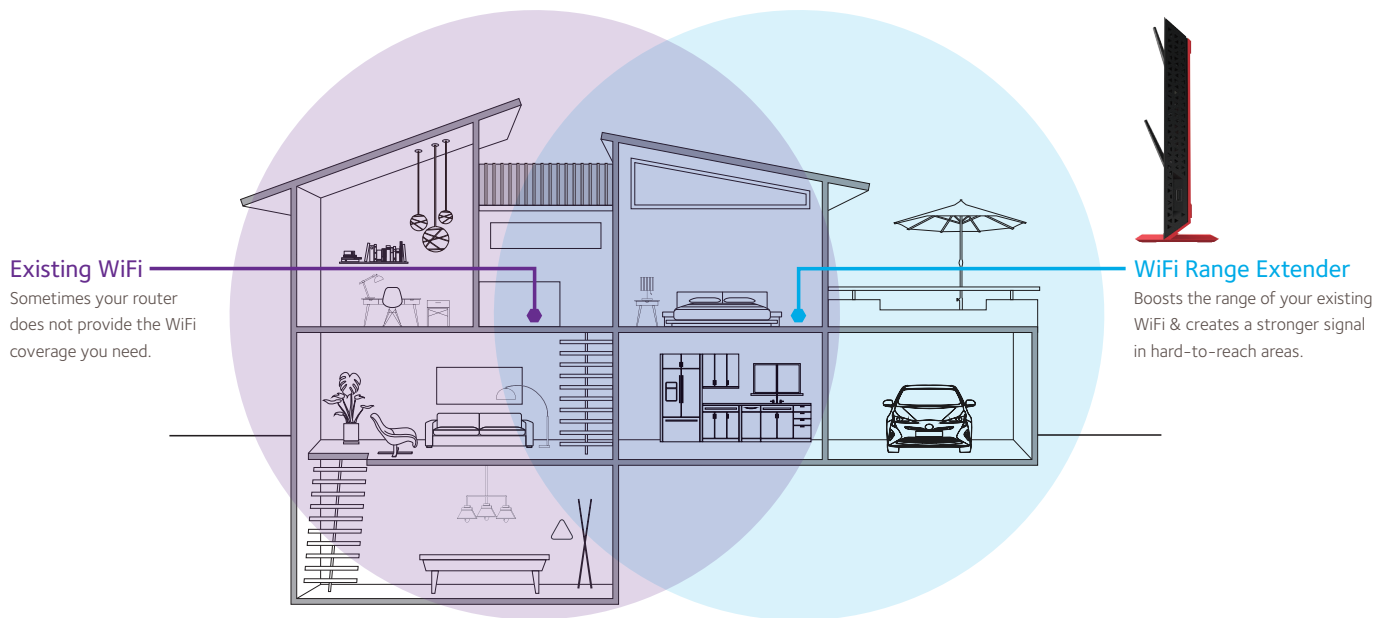

Next Generation WiFi

Create stronger dual band WiFi access with 802.11ac technology up to 1200Mbps.

Ultimate Range

700 mW high-power amplifiers & high-gain 5dBi antennas for maximum WiFi coverage.

READYSHARE® USB

Wirelessly share & access USB storage connected to the USB 3.0 port.

FastLane™ Technology

Use both WiFi bands to establish one super high-speed connection; ideal for HD streaming & gaming.

BEAMFORMING+

Focuses WiFi signals directly to wireless devices for more reliable connections.

5 Gigabit Ethernet Ports

Connect up to 5 wired devices like Blu-ray® players, game consoles, smart TVs or streaming players to your WiFi network.

WiFi Range Extenders boost your existing WiFi & deliver greater wireless speed where the signal is intermittent or weak, improving the range & connectivity you desire for iPads®, smartphones, laptops & more.