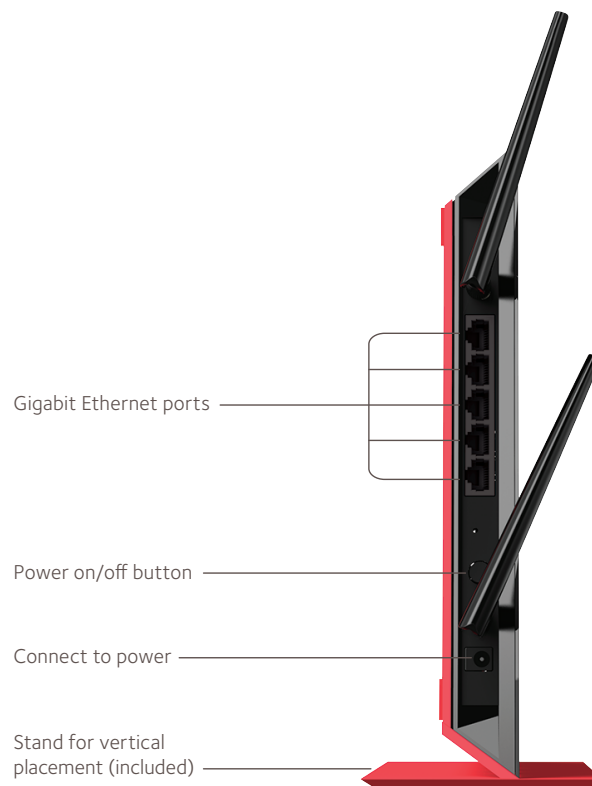

Network Connections