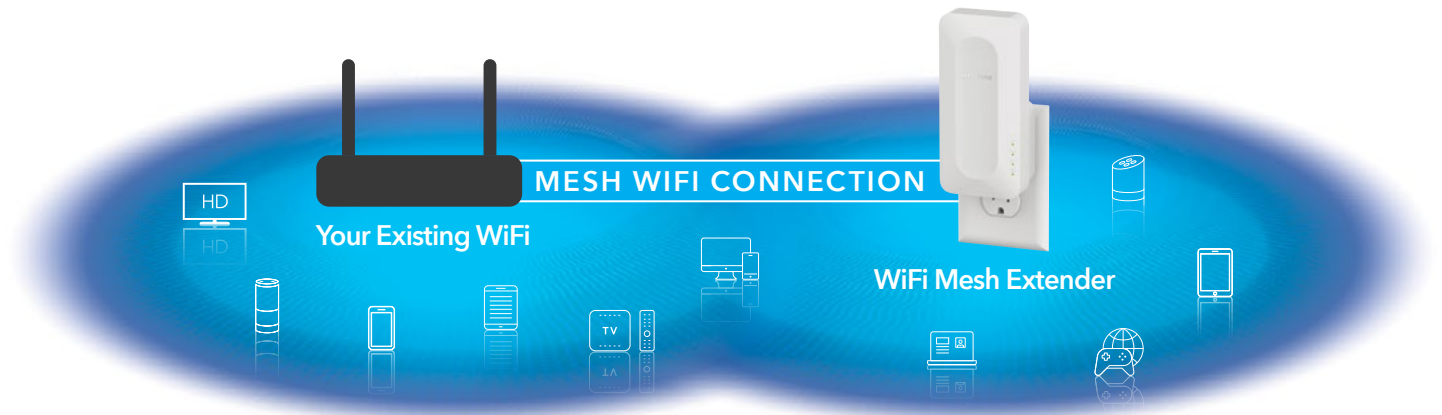

Seamless mesh WiFi throughout the home for all your devices.

Ultra-fast WiFi Speeds up to 1.6Gbps

Smoother 4K HD streaming & gaming.

AX1600 4-Stream WiFi Mesh Extender

Create a Mesh WiFi System using the WiFi you already have

Nighthawk App

The NETGEAR Nighthawk® App makes it easy to set up your extender and get more out of your WiFi. With the app, you can install your extender in a few steps—just connect your mobile device to the network and the app will walk you through the rest. Once set up, you can use the intuitive dashboard to manage your network.

- Network Management—Easily monitor and manage your home network
- Quick Setup—Get connected in just minutes
- Get it at nighthawk-app.com

Package Contents

- AX1600 4-Stream WiFi Mesh Extender (EAX11v2)
- Quick start guide