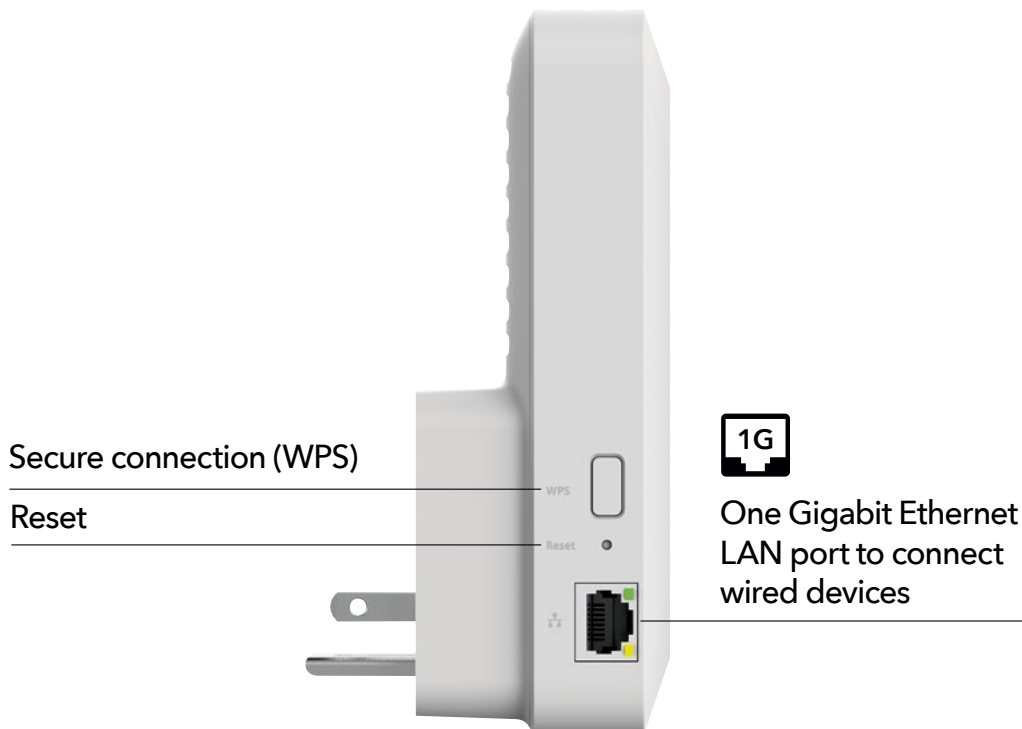

Overview

The NETGEAR AX1600 4-Stream WiFi 6 Mesh Extender gives you better performance than a WiFi 5 (802.11 ac) extender. 4-Stream WiFi with up to 1.6Gbps⁺ provides fast wireless speeds. It works with your existing WiFi router & is ideal for 4K UHD streaming & gaming. Get powerful WiFi where you want it.

Seamless mesh WiFi throughout the home for all your devices.

Ultra-fast WiFi Speeds up to 1.6Gbps

Smoother 4K HD streaming & gaming.

AX1600 4-Stream WiFi Mesh Extender

Create a Mesh WiFi System using the WiFi you already have

Nighthawk App

The NETGEAR Nighthawk® App makes it easy to set up your extender and get more out of your WiFi. With the app, you can install your extender in a few steps—just connect your mobile device to the network and the app will walk you through the rest. Once set up, you can use the intuitive dashboard to manage your network.

- Network Management—Easily monitor and manage your home network
- Quick Setup—Get connected in just minutes
- Get it at nighthawk-app.com

Package Contents

- AX1600 4-Stream WiFi Mesh Extender (EAX11v2)
- Quick start guide