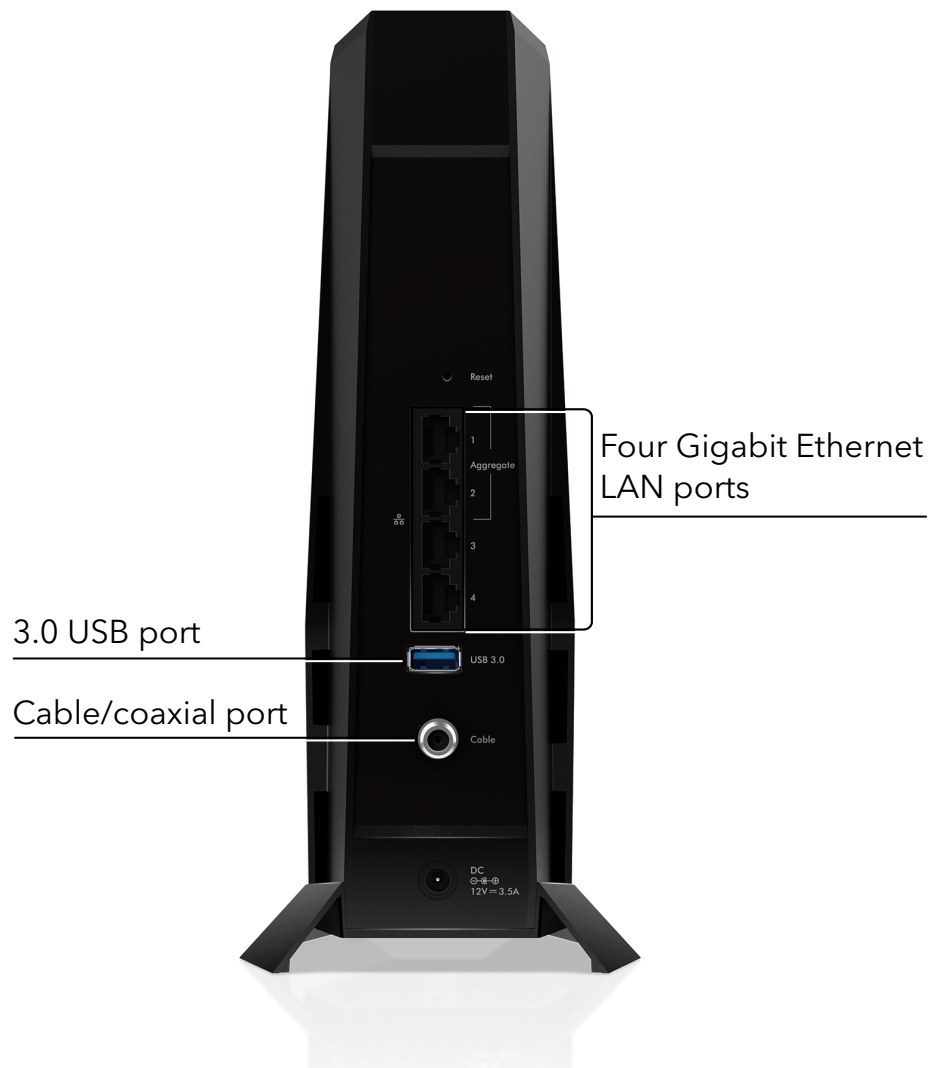

Connection Diagram