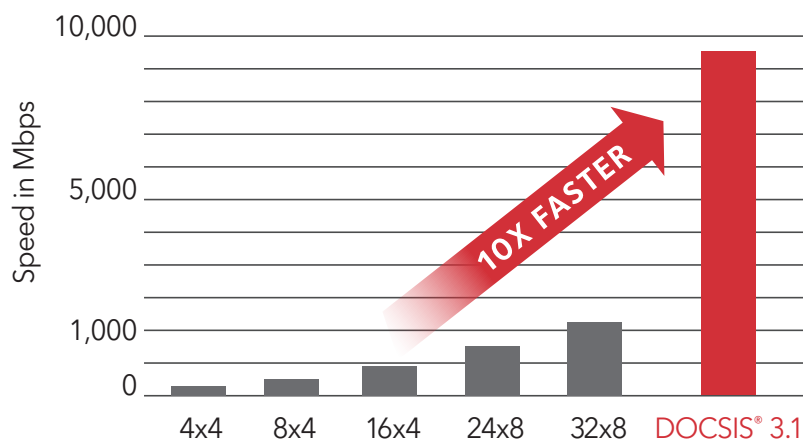

NIGHTHAWK®

Nighthawk® AX6/6-Stream WiFi 6 Cable Modem Router

Why DOCSIS® 3.1

With DOCSIS® 3.1 compatible NETGEAR cable modems, you can take advantage of the fastest cable Internet speeds available today and still be ready for tomorrow when their service plan upgrades to higher speed tiers.

Your Internet speeds at a whole new level

Indulge in the ultimate download and upload speeds with top speeds of up to 10,000Mbps (that's 10Gbps fast)†.

DOCSIS® 3.1 modems are fully backward compatible

Upgrading to a DOCSIS® 3.1 modem means you'll still enjoy your current Internet service and be ready for the fastest speeds available in your service area.

More speed to more devices

Gigabit Internet speeds combined with the fastest WiFi available means all of your devices will surf, stream, & game at lightning fast speed.

Ultra-fast WiFi speeds coming to your neighborhood

Enjoy ultra-fast WiFi speeds today and be ready to enjoy more in the near future.