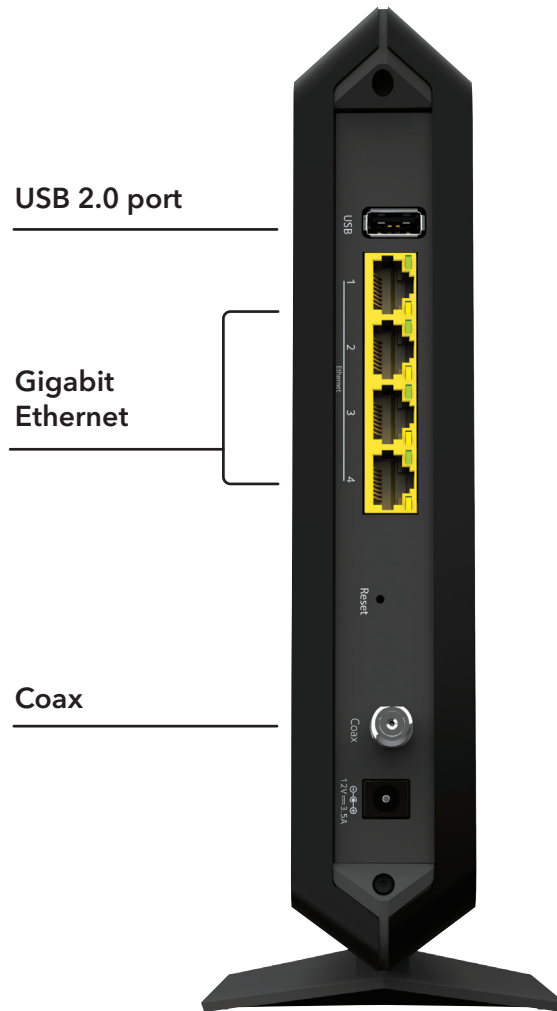

BEAMFORMING+

Nighthawk® App

Get more from your WiFi.

- Pause Internet—Pause the Internet to any device.
- Traffic Meter—Track Internet data usage
- Guest Networks—Setup separate WiFi access for guests
- Device Manager—Monitor and manage connected devices

Connection Diagram

NIGHTHAWK®

Nighthawk® AC1900 WiFi Cable Modem Router

Package Contents

- Nighthawk® AC1900 WiFi Cable Modem Router (C7000v2)
- Ethernet cable
- Quick install guide
- Power adapter

Physical Specifications