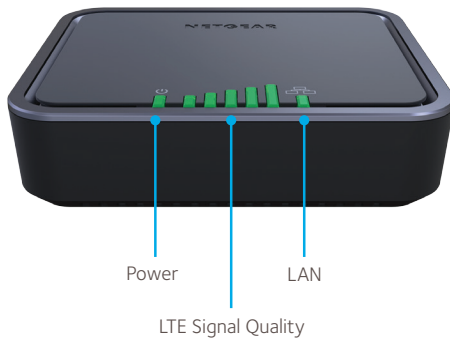

### Overview

The NETGEAR LTE Modem 1121 is a simple LTE connectivity solution for all your devices and equipment. Simply connect this LTE Modem directly to your router, switch or computer to provide an automatic 4G LTE or 3G fallback broadband connection, with download speeds of up to 150 Mbps. Power-over-Ethernet is ideal for remote locations, without the need to plug in a power adapter. Designed for simple connectivity, the LTE modem is compact, convenient, and easy to setup.

### Use Cases

We all depend on a fast, always-on broadband connection, and planning ahead to ensure everyone stays connected is essential.

Using the NETGEAR 4G LTE Modem for broadband connectivity enables Internet access at fast speeds with the convenience of portability and flexibility. Unlike other connectivity sources, the NETGEAR 4G LTE Modem can be easily installed in a matter of minutes, and it's ideal for a wide range of environments including locations where wireline option is not readily available, and where PoE infrastructure is available.

### PACKAGE CONTENTS

- 4G LTE Modem (LB1121)
- Power adapter
- Ethernet cable
- Quick start guide