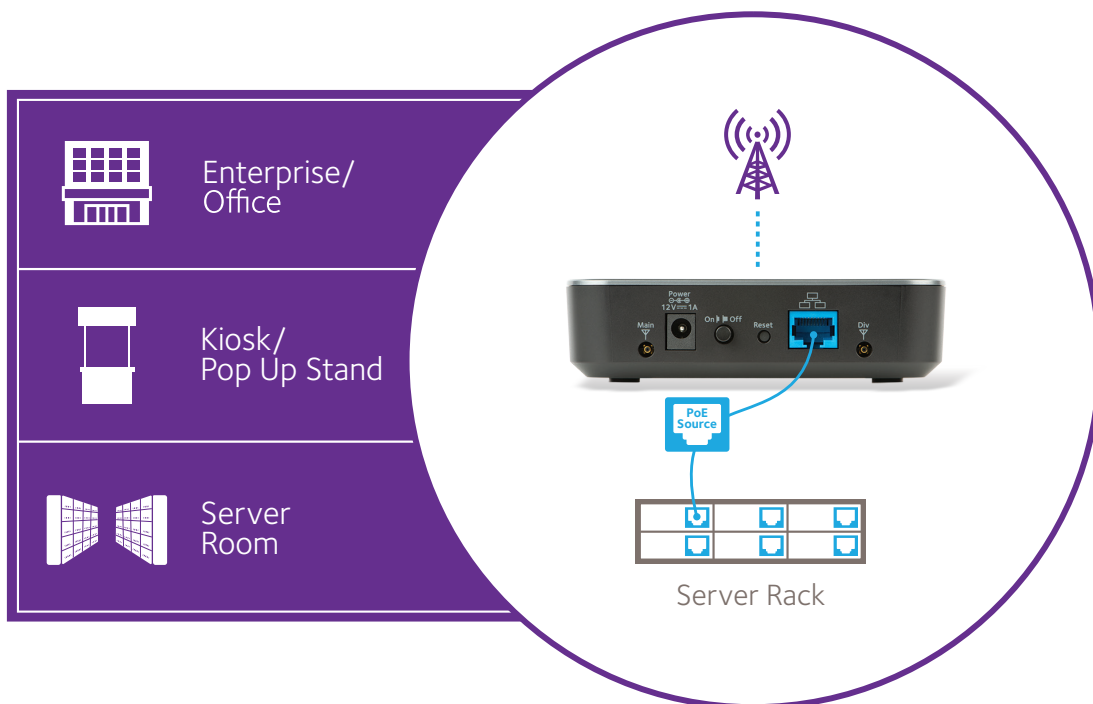

Use Cases

We all depend on a fast, always-on broadband connection, and planning ahead to ensure everyone stays connected is essential.

Using the NETGEAR 4G LTE Modem for broadband connectivity enables Internet access at fast speeds with the convenience of portability and flexibility. Unlike other connectivity sources, the NETGEAR 4G LTE Modem can be easily installed in a matter of minutes, and it's ideal for a wide range of environments including locations where wireline option is not readily available, and where PoE infrastructure is available.

Some typical applications include:

- LTE connectivity for business' needs
- Kiosk — wire-free connection
- Enterprise/office locations with PoE sources