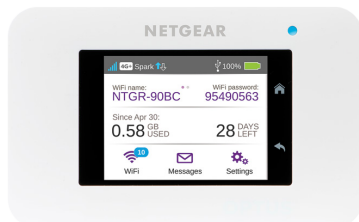

NETGEAR® AirCard®

AirCard® 800S Mobile Hotspot (AC800S-1SZNZS)

Data Sheet

Experience Mobile Broadband Like Never Before...

The AirCard 800S, also known as 4G Wi-Fi Modem (Cat 9) AC800S, features support for Category 9 LTE and 3-band FDD/TDD Carrier Aggregation, with the ability to achieve theoretical download speeds of 450 Mbps. Category 9 LTE Advanced connectivity means peak download speeds, swift application response times, reliable connectivity and a better overall user experience for buffering data-heavy programs such as multimedia and video files. AirCard 800S is not only fast but also extremely user-friendly. With a simplified touch screen interface, a long-lasting battery, and a unique jump boosting feature, AirCard 800S is well positioned to offer you a superior mobile broadband experience like never before.

Key Features and Benefits

- Supports 4G LTE Advanced Category9 (64 QAM) with 3-Carrier FDD/TDD Aggregation (up to 60 MHz combined) to deliver incredible downlink speeds up to 450 Mbps
- Always-on connection you can count on and share with up to 15 Wi-Fi devices on the go
- Powerful battery lasts up to 11 hours of continuous use
- Increase network performance and reduce interference with 802.11ac and Dual-Band 2.4 GHz/5 GHz WiFi
- Intuitive touch screen based UI to conveniently monitor data usage, manage device and network settings
- Charges smartphones and small portable USB devices using the jump boost feature
- Two TS-9 connectors available for optional 4G/3G antennas
- Compatible cradles available to charge, boost signal and extend coverage
- On-device tutorial to help improve out-of-the-box user experience
- With no software to install, just power on and connect
- Downloadable NETGEAR Mobile App provides advanced features and remote management