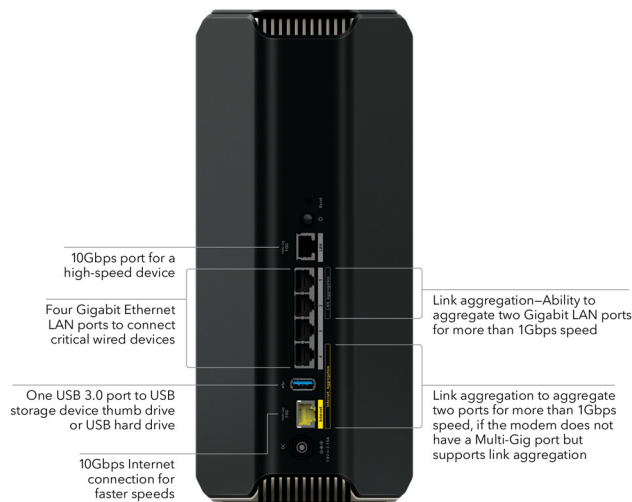

Package Contents

- One (1) WiFi 7 Tri-Band Router (RS700)
- One (1) 2m Ethernet cable
- One (1) 19V/3.16A power adapter
- Quick start guide

System Requirements

- Broadband internet service (DSL/cable/fiber/satellite)
- One DSL/cable/fiber/satellite modem that has an RJ45 connector
- Android® phones, iPhones®, or computers with Ethernet or WiFi connection

Warranty & Support

- www.netgear.com/warranty
- Visit: www.netgear.com/home/services/prosupport to extend your warranty & technical support [U.S. only]
- 90-day complimentary technical support following purchase from a NETGEAR authorized reseller*
- Join the NETGEAR Community Forum. Visit <http://community.netgear.com>

Physical Specifications

- Dimensions: 11.09 x 5.59 x 4.88 in. (281.70 x 142 x 124.03 mm)
- Weight: 3.61 lb (1.635kg)

Connection Diagram

This product comes with a limited warranty that is valid only if purchased from a NETGEAR authorized reseller.

* 90-day complimentary technical support following purchase from a NETGEAR authorized reseller.

† Maximum wireless signal rate derived from IEEE 802.11be specifications. Actual data throughput and wireless coverage will vary and be lowered by network, your country's regulation, and environmental conditions, including network traffic volume, device limitations, and building construction. NETGEAR makes no representations or warranties about this product's compatibility with future standards. Up to 18.7Gbps wireless speeds achieved when connecting to other 802.11be 18.7Gbps devices.

‡ 6GHz band is limited to indoor range. Clients must support 6GHz band.

1 Requires a WiFi 7 capable device. Expected firmware release by Q4 2023.

2 NETGEAR Smart Parental Controls™ fees apply for a Premium Plan. Scheduled to be released in Q4 2023.

3 NETGEAR Armor™ Powered by Bitdefender® requires a paid subscription after the initial 1-year free trial.

4 MU-MIMO capability requires both router and client device to support MU-MIMO.

5 Requires compatible clients with DL-OFDMA and UL-OFDMA support.

NETGEAR, the NETGEAR Logo, NETGEAR Armor, NETGEAR Smart Parental Controls, ReadySHARE, and Nighthawk are trademarks of NETGEAR, Inc. Mac, Mac OS, the Mac logo, and iPhone are trademarks of Apple Inc. Any other trademarks mentioned herein are for reference purposes only. ©2023 NETGEAR, Inc.

NETGEAR, Inc. 350 E. Plumeria Drive, San Jose, CA 95134-1911 USA, www.NETGEAR.com/support