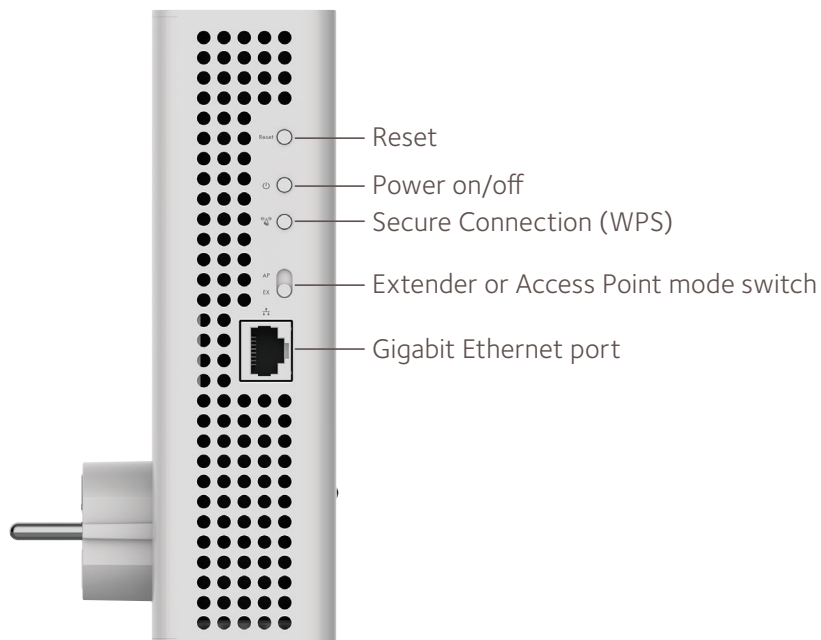

WiFi Mesh

Easily create a whole-home WiFi Mesh with your existing router.

Smart Roaming

Automatically connects your mobile devices to the best available WiFi.

Push Button Setup

Easy setup with a push of the button.

One WiFi Name

Extends coverage of your home's WiFi with same WiFi name & security password.

Gigabit Ethernet Port

Connect a wired device like Blu-ray® player, game console, smart TV or streaming player to your WiFi network.

FastLane™ Technology

Use both WiFi bands to establish one high speed connection; ideal for HD streaming & gaming.

AC1900 WiFi Mesh Extender *Essentials Edition*

Boost WiFi coverage with your existing home WiFi to create a powerful WiFi Mesh for greater wireless speed & coverage throughout your home. Improve your home's WiFi & get better connections for iPads®, smartphones, laptops & more.

Existing WiFi

Sometimes your router does not provide the WiFi coverage you need.

WiFi Mesh Extender

Boosts the range of your existing WiFi & creates a WiFi Mesh to provide a strong signal in hard-to-reach areas.