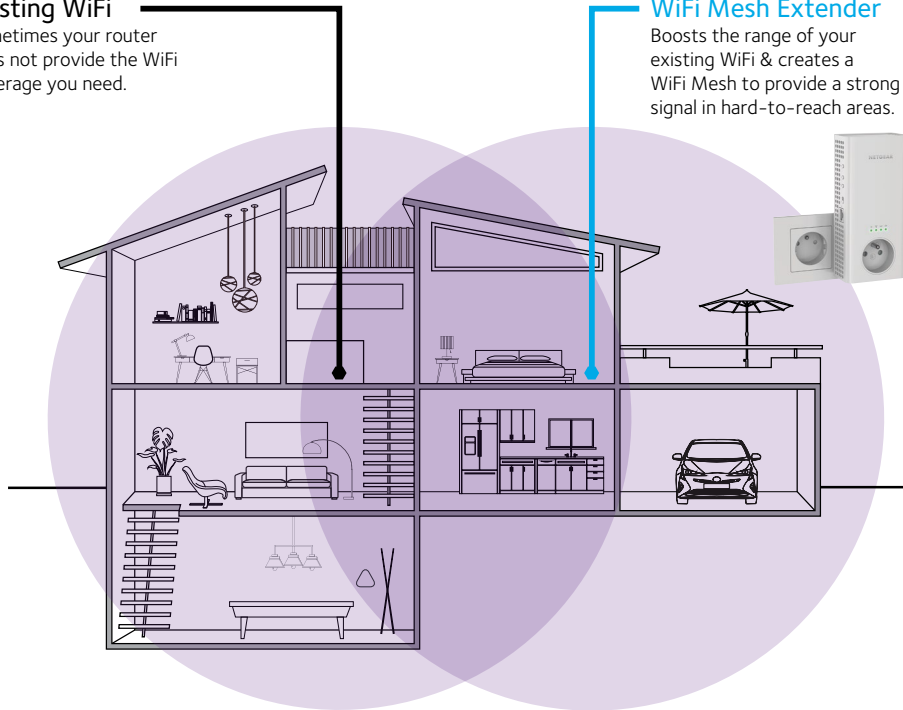

WiFi Mesh

Easily create a whole-home WiFi Mesh with your existing router.

Smart Roaming

Automatically connects your mobile devices to the best available WiFi.

Push Button Setup

Easy setup with a push of the button.

One WiFi Name

Extends coverage of your home's WiFi with same WiFi name & security password.

Gigabit Ethernet Port

Connect a wired device like Blu-ray® player, game console, smart TV or streaming player to your WiFi network.

FastLane™ Technology

Use both WiFi bands to establish one high speed connection; ideal for HD streaming & gaming.

AC1900 WiFi Mesh Extender *Essentials Edition*

Boost WiFi coverage with your existing home WiFi to create a powerful WiFi Mesh for greater wireless speed & coverage throughout your home. Improve your home's WiFi & get better connections for iPads®, smartphones, laptops & more.

Existing WiFi

Sometimes your router does not provide the WiFi coverage you need.

WiFi Mesh Extender

Boosts the range of your existing WiFi & creates a WiFi Mesh to provide a strong signal in hard-to-reach areas.