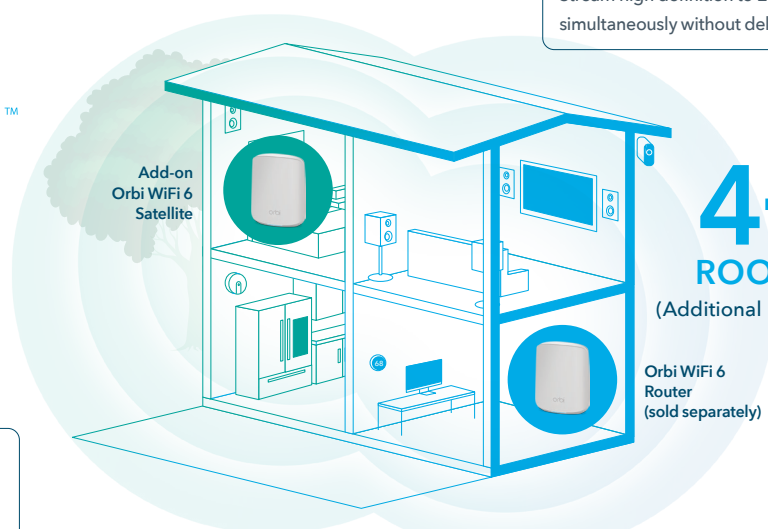

Don't let your home be a maze of dead zones. Get consistent speeds everywhere with 2 Gigabit Ethernet ports.

More Capacity, More Battery Life.

Don't be held back by limited capacity. Enjoy more devices simultaneously with 4X the capacity than before & improved efficiency for longer battery life.

It's Easy.

Enjoying your WiFi has never been easier. With the Orbi app, set up your WiFi, customize your settings & enjoy your new Orbi WiFi in minutes.

House Diagram

Powerful Smart Home Experience

Built for Gigabit Internet Speeds Everywhere

You've paid for the fastest Internet speeds, now experience it everywhere in your home.

Add-on Orbi WiFi 6 Satellite

Blockbuster WiFi

Stream high definition to EVERY screen simultaneously without delay.

4+ ROOMS