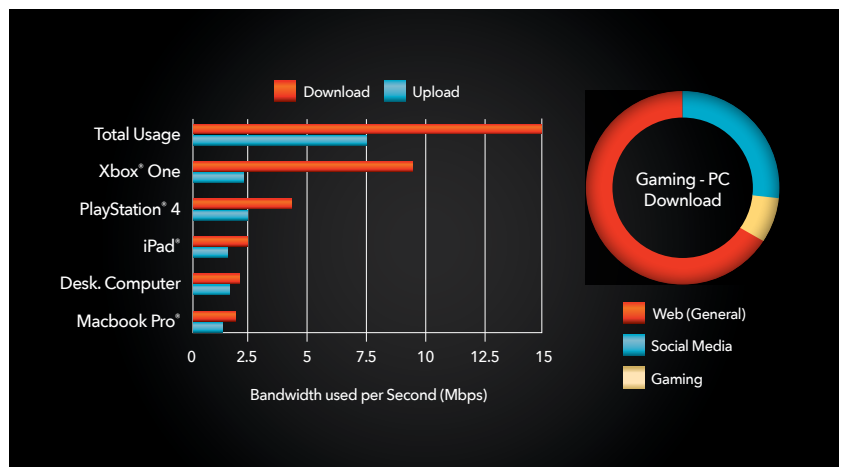

Monitor Your Network

View real-time bandwidth activity by device and adjust on the fly.