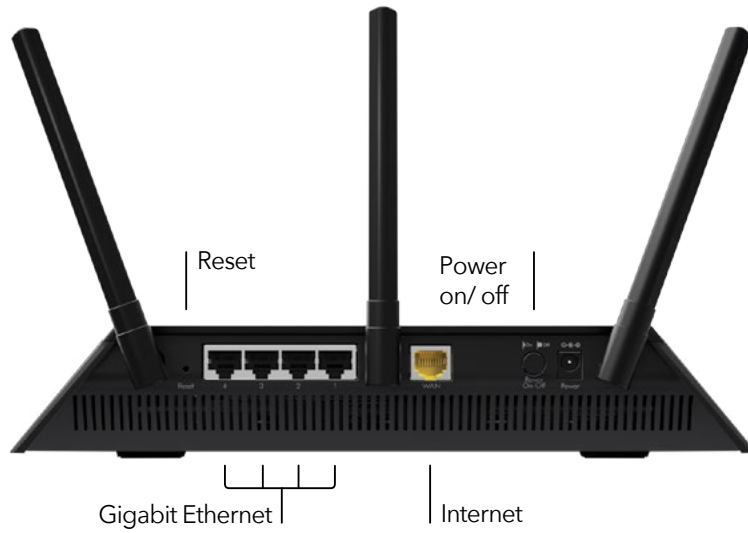

Connection Diagram

Connect more devices with 4 Gigabit Ethernet LAN ports