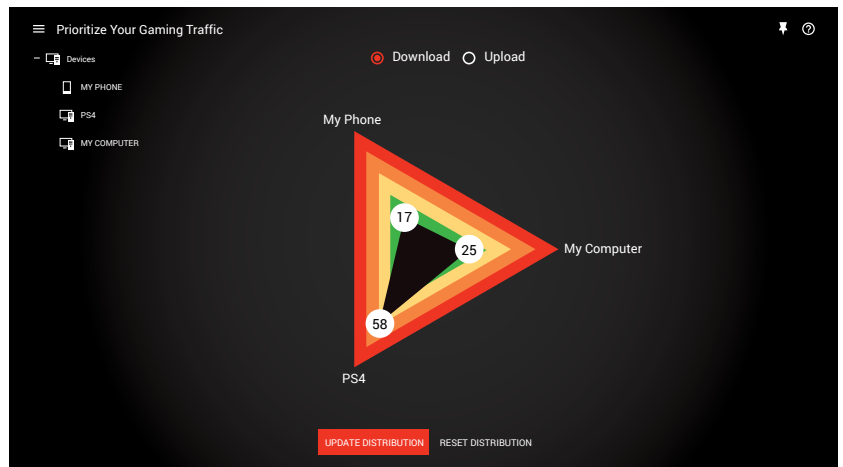

Best-in-Class Quality of Service (QoS)

Prioritize gaming devices and allocate bandwidth by device to eliminate lag due to queuing at the ISP network with Quality of Service (QoS). Control the maximum upload and download speeds per device on the network to minimize sudden lag spikes while gaming.