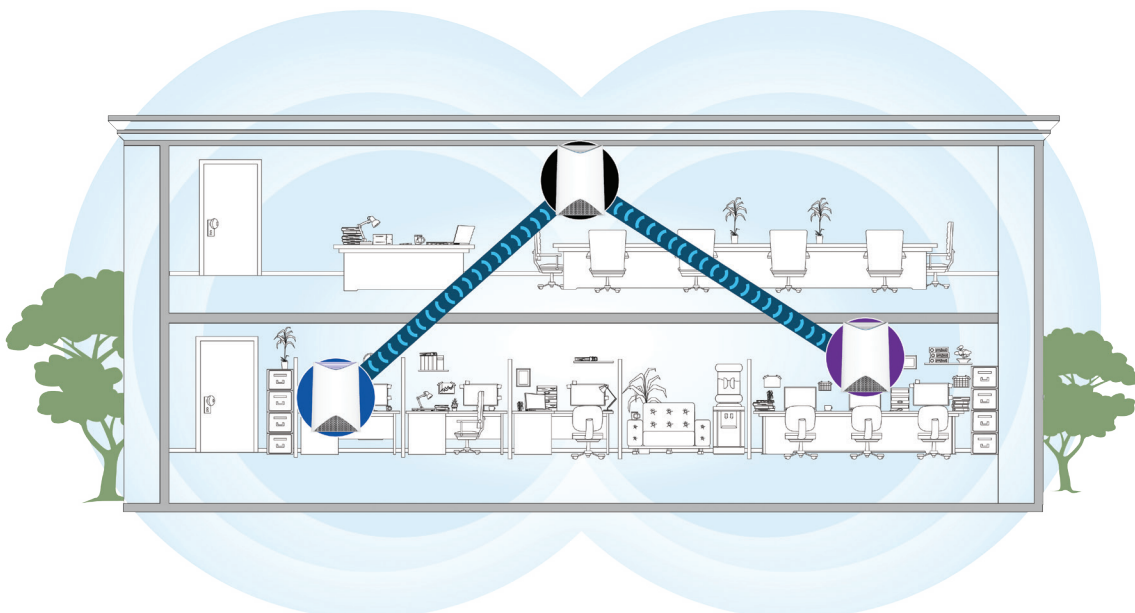

### Wire-free Installation

No need to run cables. Power up the Orbi Pro Satellite and it will automatically connect to the Orbi Pro Router.

### Growing With You

Each Add-on Orbi Pro Satellite expands your high performance WiFi coverage by an additional 2,500 sq. ft.

### Location Flexibility

New industrial design for desktop, wall or ceiling placement.

Add 2,500 square feet to Your Existing Orbi Pro WiFi Coverage†

\*Orbi Pro Router required (sold separately)

†Only compatible with Orbi Pro AC 3000 Tri-band WiFi System