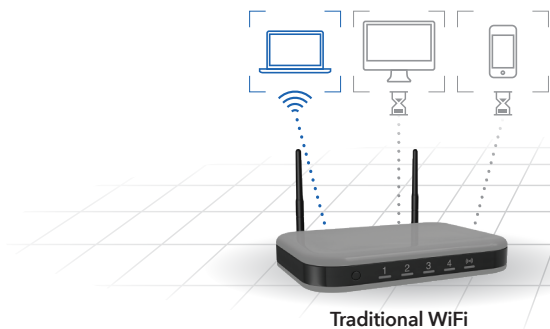

Multi-user MIMO (MU-MIMO)

Traditional WiFi routers can stream data to only one device in the home at a time. When multiple devices are connected to the router, each device needs to take its turn, and then wait before receiving more data. This can lead to slower network and Internet speeds.

Using multi-user MIMO technology, NETGEAR routers can stream data to multiple devices simultaneously. With MU-MIMO, your WiFi network can deliver faster throughput to every MU-MIMO connected device. That means faster downloads and smoother streaming for your devices.

Enjoy simultaneous streaming with MU-MIMO

Data sent to one device at a time