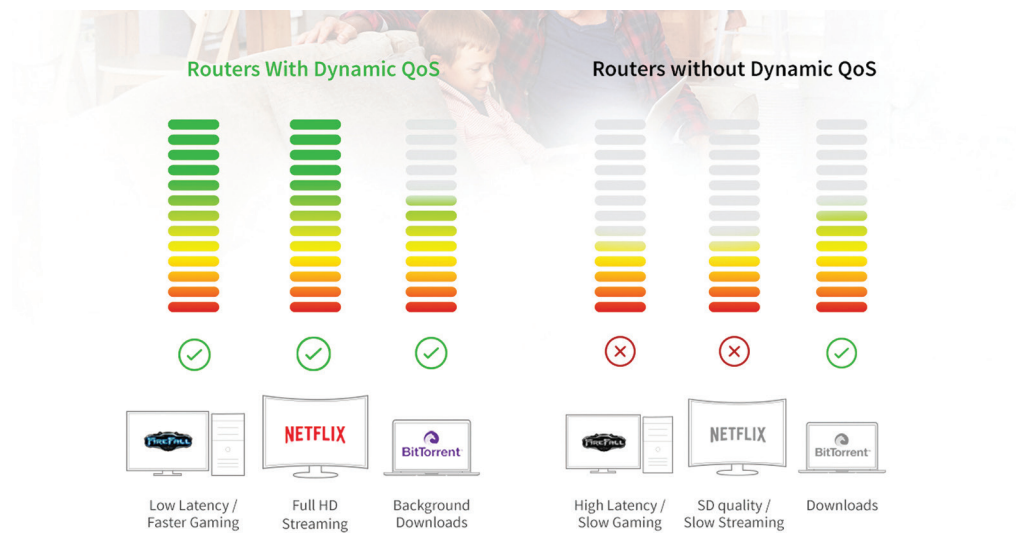

### Dynamic Quality Of Service

If you like gaming and streaming videos, then you'll benefit from Dynamic Quality of Service (QoS). Dynamic QoS resolves Internet traffic congestion when you have competing Internet demands at home. Dynamic QoS identifies your online activities by application and device, and then utilizes bandwidth allocation, and traffic prioritization techniques, to automatically allocate more bandwidth to latency sensitive applications like online gaming and video streaming, while ensuring that lower priority applications continue to work.