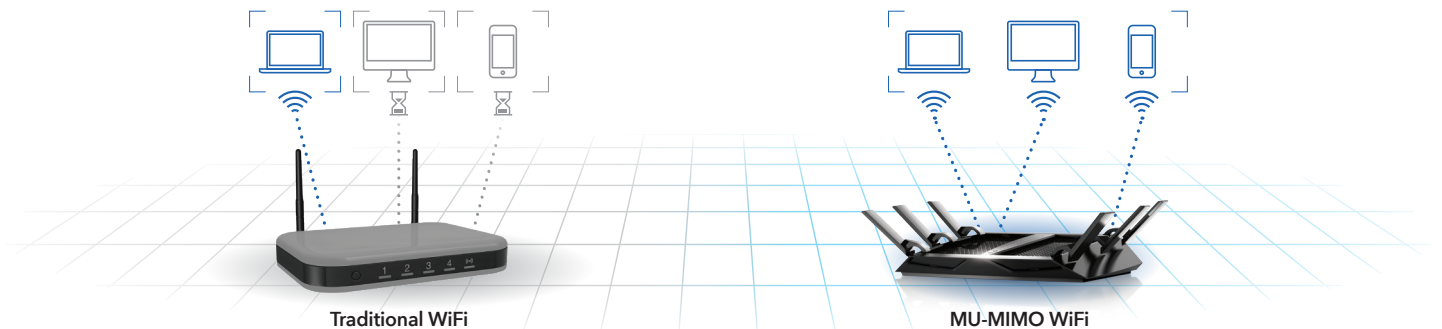

Data sent to multiple devices simultaneously